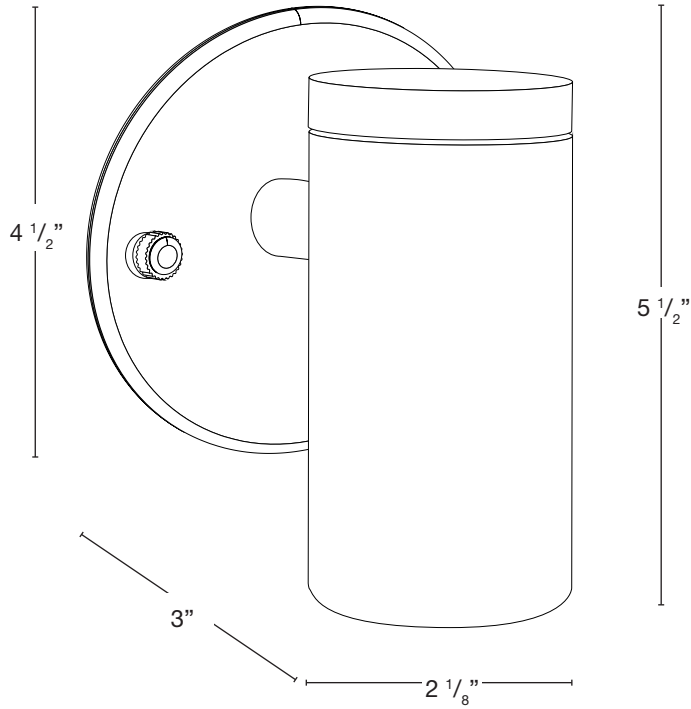

- 12V 120V

OPTICS

- SPOT 19d
- FLOOD 38d
- WIDE FLOOD 54d
- WIDE ANGLE FLOOD 120d

Wet Listed

Ordering Example

Customer Approval

Date

SPJ-WMA-R-PVDS-8W-27K-12V