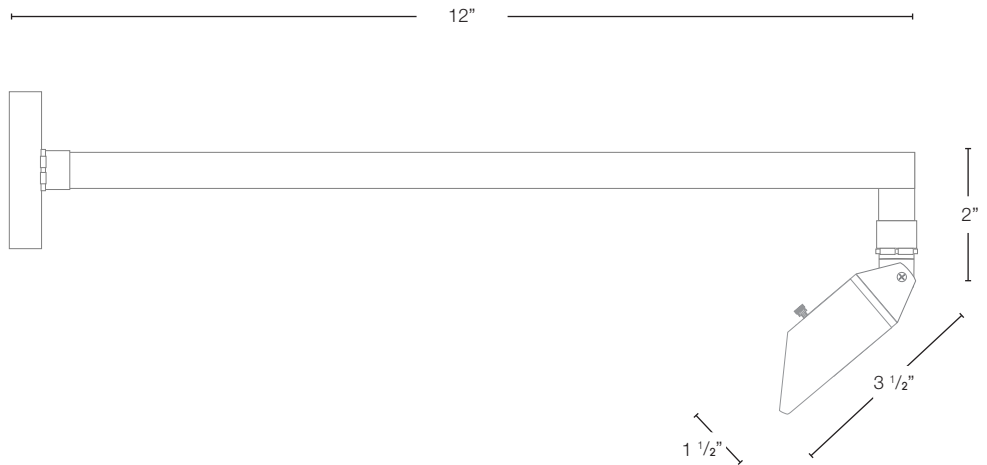

Custom options are available

ELECTRICAL

- 12V
- 120V

OPTICS

- SPOT
- WIDE FLOOD
- FLOOD
- WIDE ANGLE FLOOD

5" DIA. CANOPY

Wet Listed

Ordering Example	Customer Approval	Date
SPJ-WM800-MBR -6W-27K-12V		