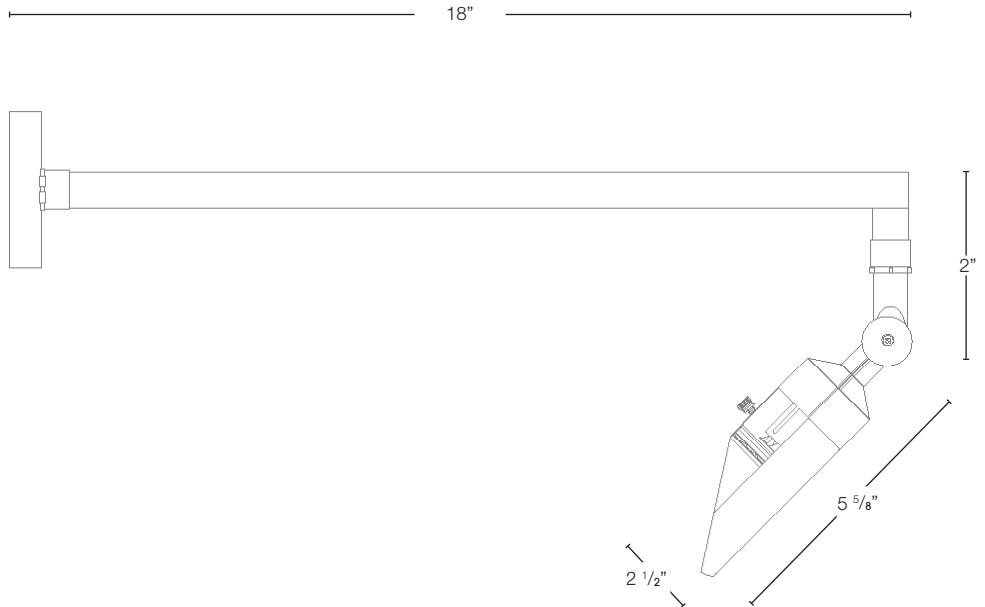

Custom options are available

ELECTRICAL

- 12V
- 120V

OPTICS

- SPOT
- WIDE FLOOD
- FLOOD
- WIDE ANGLE FLOOD

5" DIA. CANOPY

Wet Listed

Ordering Example	Customer Approval	Date
SPJ-WM1600-MBR -6W-27K-12V		