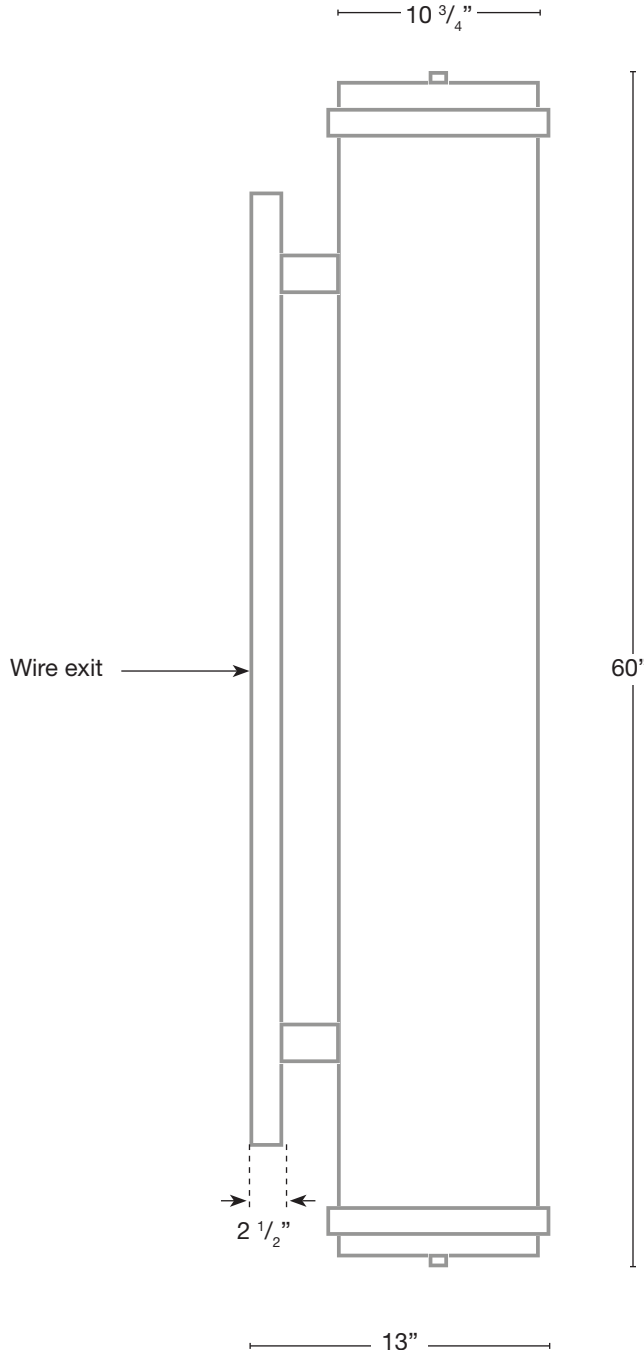

MODEL: **SPJ-WM-RA**
 MATERIAL: **Solid Brass**
 FINISH SHOWN: **Powder Coat RAL7042**
 ELECTRICAL: **277V**
 ENGINE: **10W LED**
 COLOR TEMP: **3500K**
 MOUNTING: **Wall Mount**
 LED: **Nichia**

FINISHES

OPTICS

- SPOT 19d
- FLOOD 38d
- WIDE FLOOD 54d
- WIDE ANGLE FLOOD 120d

Wet Listed

Ordering Example

Customer Approval

Date

SPJ-WM-RA-RAL7042-10W-35K-277V