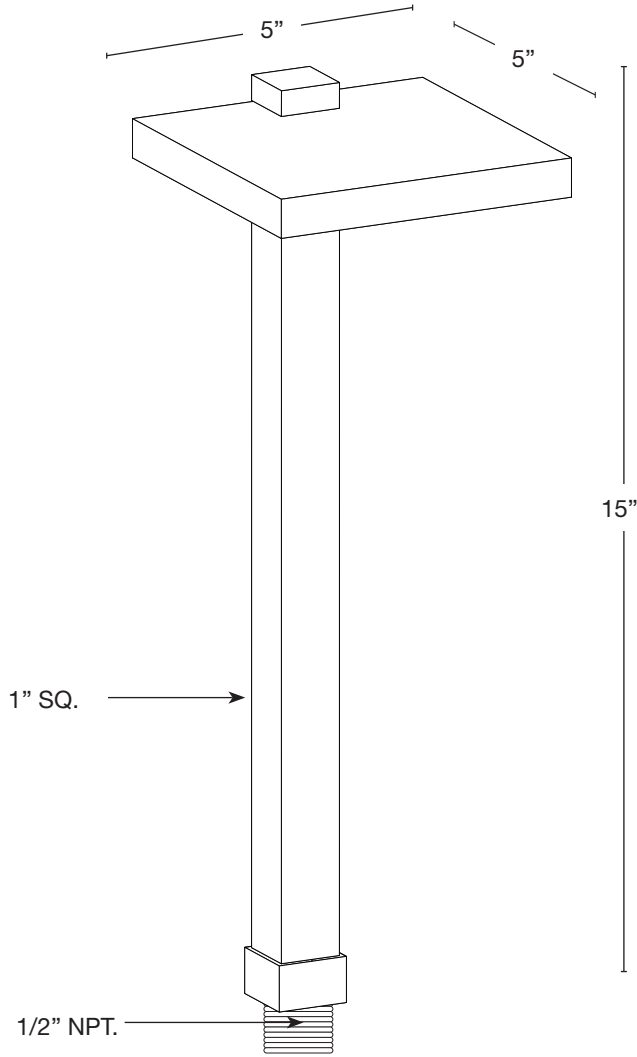

ELECTRICAL

- ☐ 12V
- ☐ 120V

Wet Listed

Ordering Example

Customer Approval

Date

SPJ-SQ500-MBR-2W-27K-12V