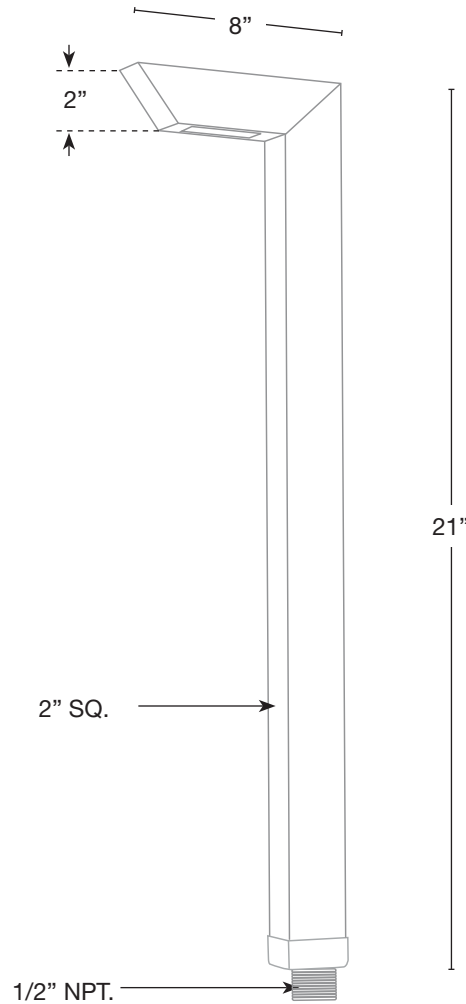

ELECTRICAL

- ☐ 12V
- ☐ 120V

Wet Listed

Ordering Example	Customer Approval	Date
SPJ-SQ200-PVDS-2W-27K-12V