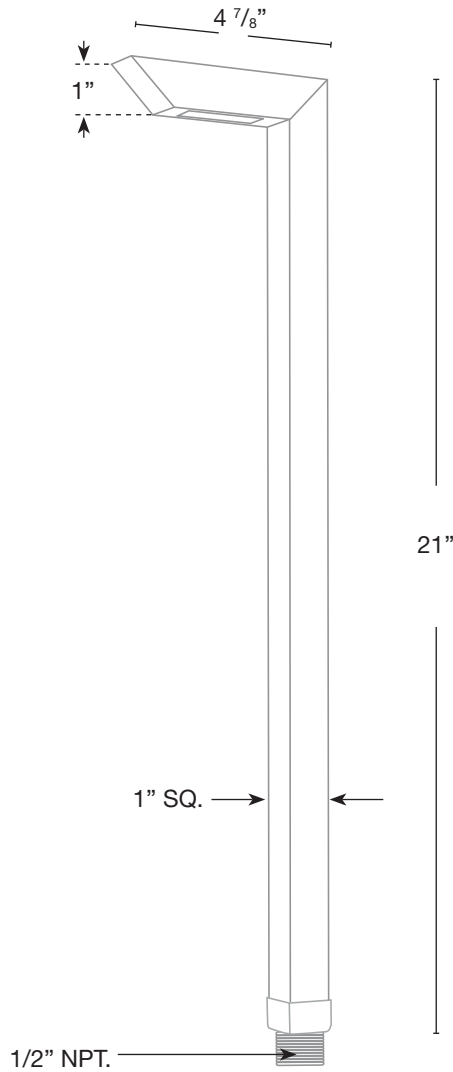

ELECTRICAL

- ☐ 12V
- ☐ 120V

Wet Listed

Ordering Example

Customer Approval

Date

SPJ-SQ100-1-DS-MBR-2W-27K-12V