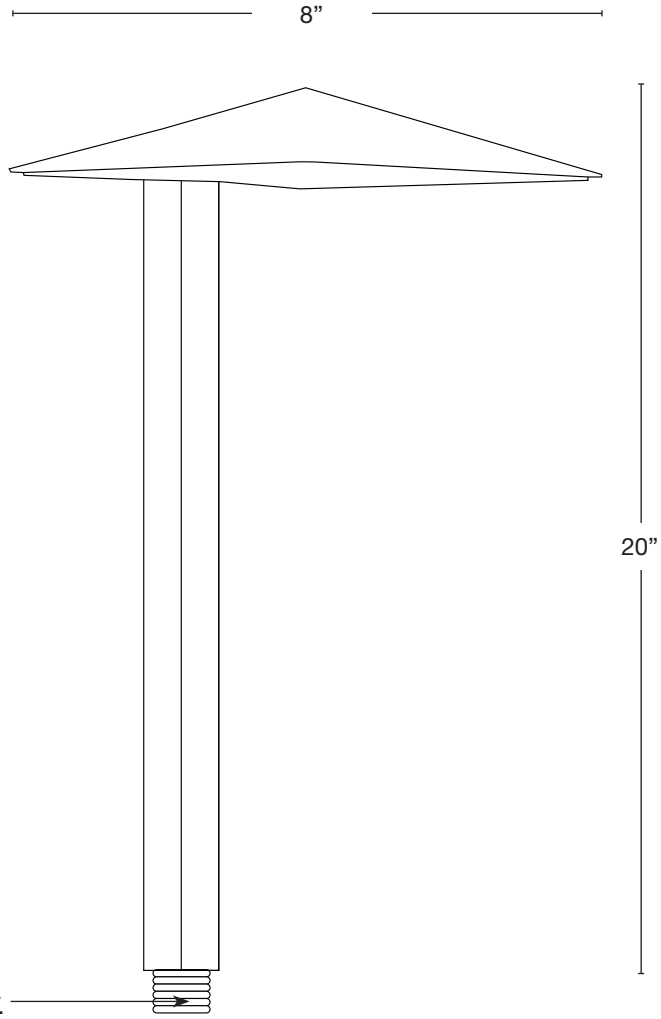

MODEL: **SPJ-SMC8**
 MATERIAL: **Solid Brass**
 FINISH SHOWN: **Satin Brass**
 ELECTRICAL: **12V or 120V**
 WATTAGE: **2W**
 ENGINE: **FB-LS2**
 LUMENS: **150**
 MOUNTING: **1/2" NPT. Dual Fin Spike Included**

Custom options are available

ELECTRICAL

- 12V
- 120V

Wet Listed

Ordering Example

Customer Approval

Date

SPJ-SMC8-SB-4W-27K-12V