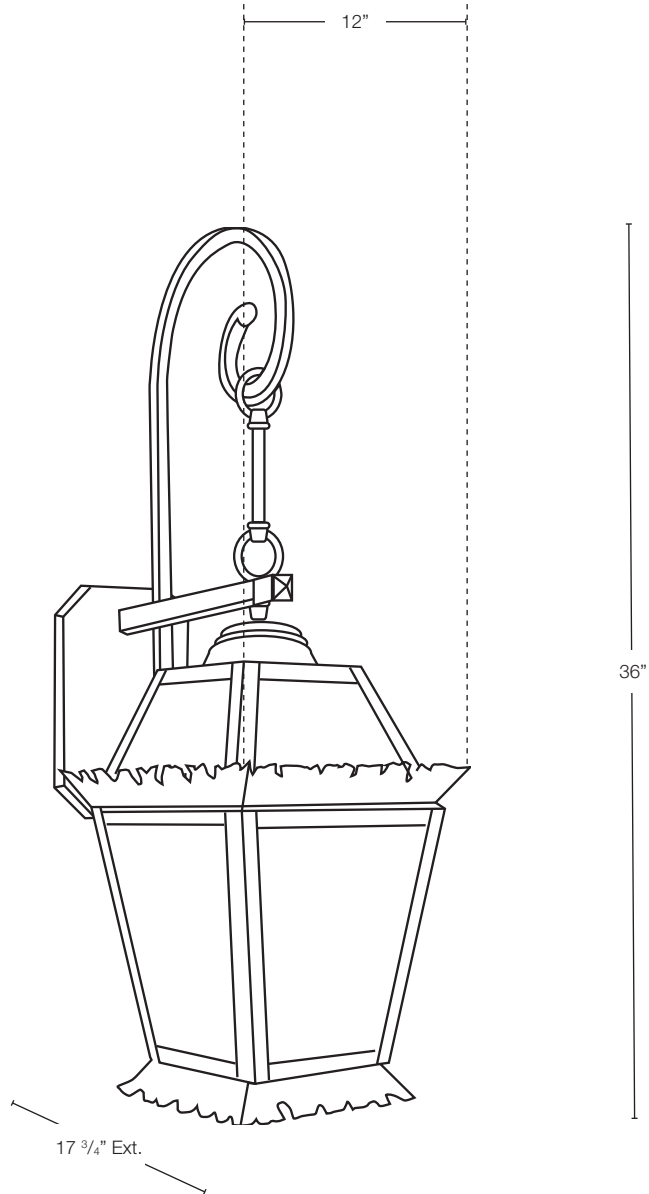

MODEL: **SPJ-SM2300**
 MATERIAL: **Solid Brass**
 FINISH SHOWN: **Rusty**
 GLASS: **Clear Seedy**
 ELECTRICAL: **12V or 120V**
 SOCKET: **3 Light Candelabra**
 MOUNTING: **Scroll**

LED OPTION

Integrated FB-RD8 Board & Driver
 (Standard)

GLASS

- Clear
- Clear Seedy
- Frosted Seedy
- Frosted
- White Swirl
- White Iridescent
- Honey Swirl
- Honey Iridescent
- Rose Swirl

Wet Listed

Ordering Example

Customer Approval

Date

SPJ-SM2300-R-CS-120V