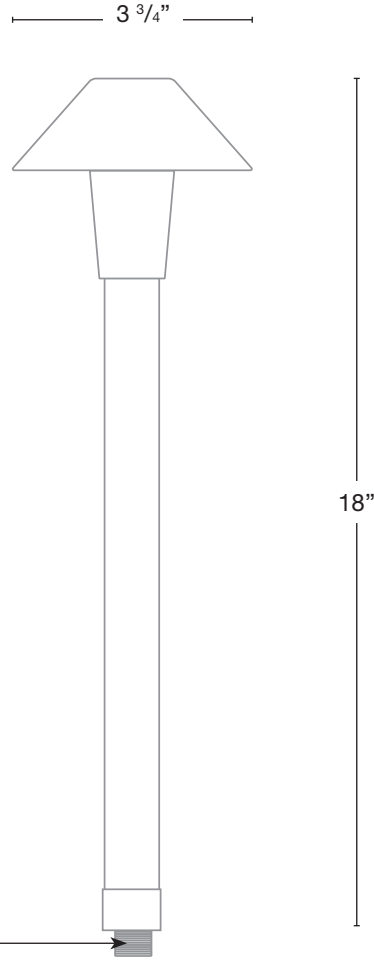

MODEL: **SPJ-SK18**
 MATERIAL: **Solid Brass**
 FINISH: **Matte Bronze**
 ELECTRICAL: **8-15V**
 ENGINE: **FB-3W-Cone-TA16**
 LUMENS: **200**
 MOUNTING: **1/2" NPT. Dual Fin Spike Included**
 LED: **Nichia**

ELECTRICAL

- 8-15V

Wet Listed

Ordering Example

Customer Approval

Date

SPJ-SK18-MBR-3W-27K-8-15V