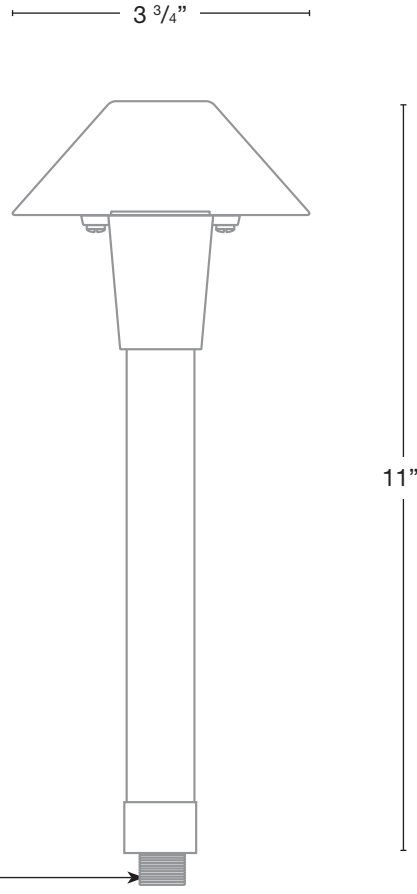

MODEL: **SPJ-SK18-PETITE**
 MATERIAL: **Solid Brass**
 FINISH: **Matte Bronze**
 ELECTRICAL: **8-15V**
 ENGINE: **FB-3W-Cone-TA16**
 LUMENS: **200**
 MOUNTING: **1/2" NPT. Dual Fin Spike Included**
 LED: **Nichia**

ELECTRICAL

- 8-15V

Wet Listed

Ordering Example

Customer Approval

Date

SPJ-SK18-PETITE-MBR-3W-27K-8-15V