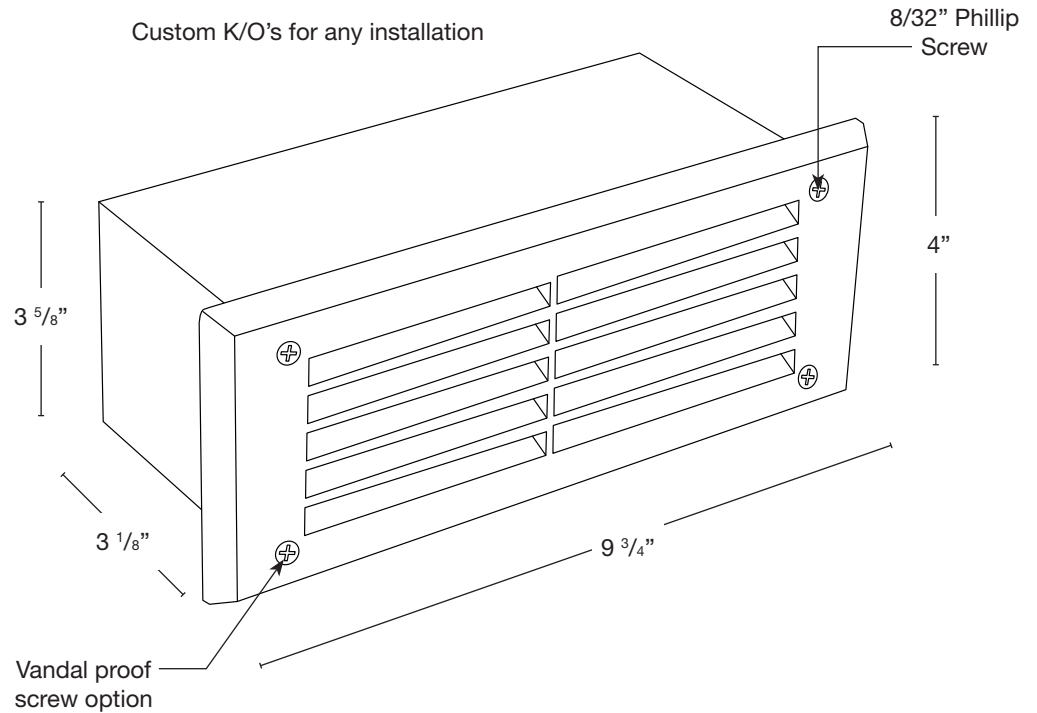

MODEL: **SPJ-SCSL**
 MATERIAL: **Cast Brass**
 FINISH SHOWN: **Black**
 ELECTRICAL: **12V or 120V**
 ENGINE: **Specify**
 WATTAGE: **Specify**
 LUMENS: **Specify**

FINISHES

- Matte Bronze (MBR)
- Verde (V)
- Moss (M)
- Black (B)
- Rusty (R)
- Satin Brass (SB)
- Aged Brass (AG)
- Raw Copper (RC)
- Natural Copper (NC)

Custom options are available

ELECTRICAL

- 12V
- 120V

Wet Listed

Ordering Example

Customer Approval

Date

SPJ-SCSL-B-____-27K-12V