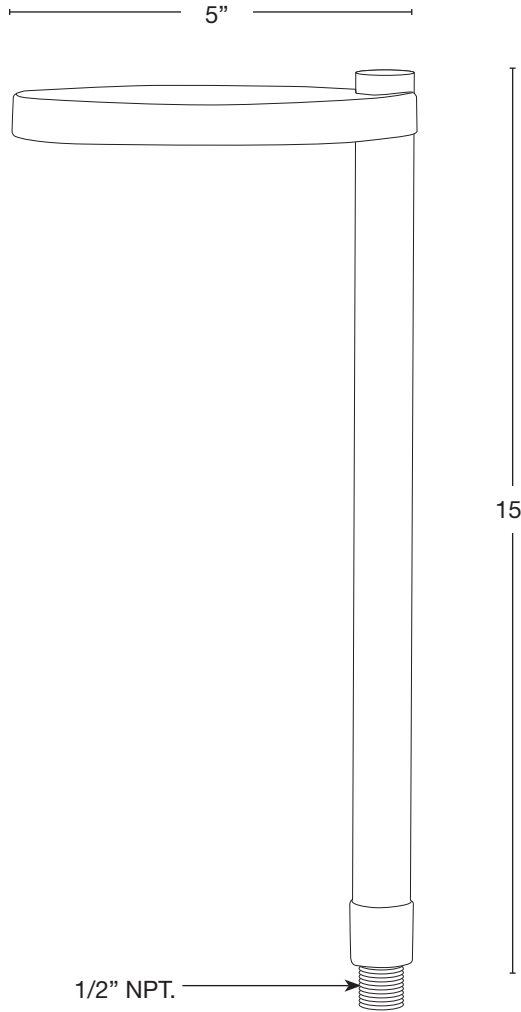

Wet Listed

Ordering Example

Customer Approval

Date

SPJ-RPL-5-PVDP-2W-27K-12V