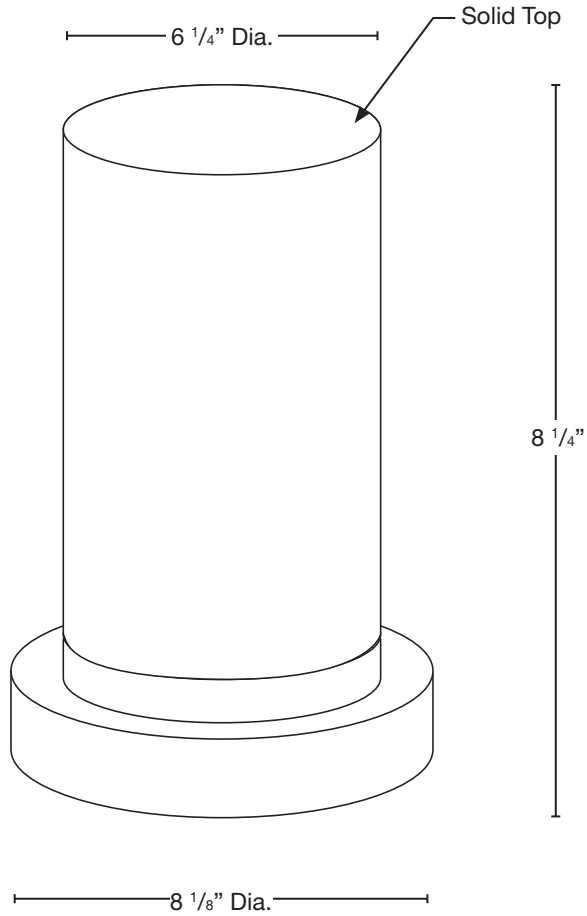

Custom options are available

ELECTRICAL

- 12V
- 277V
- 120V
- BATTERY

ONYX

- Honey - H
- White - W

Wet Listed

Ordering Example	Customer Approval	Date
SPJ-RB8-BWO-CT-B-1W-27K-12V-W		