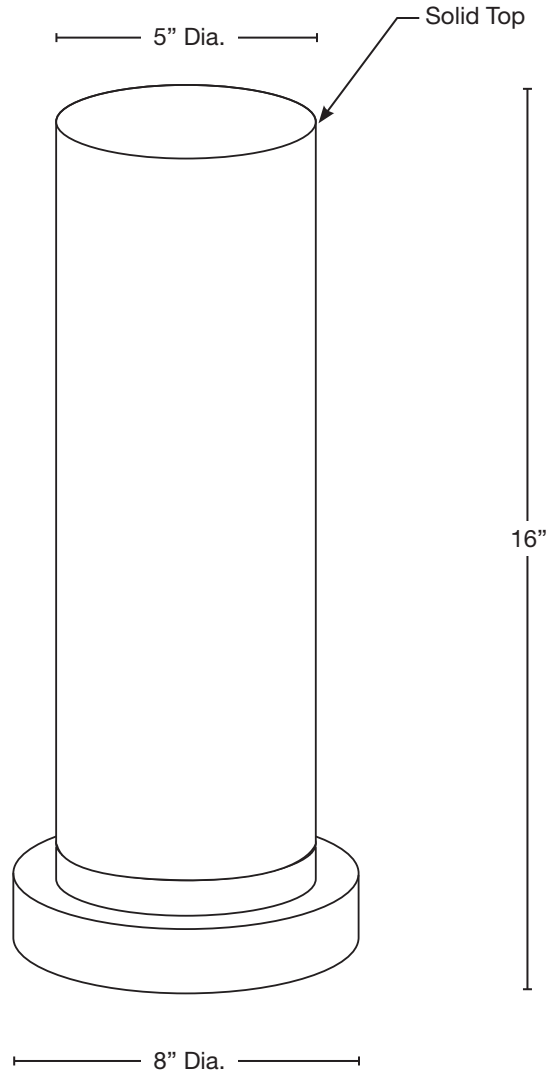

Custom options are available

ELECTRICAL

- 12V
- 277V
- 120V
- BATTERY

ONYX

- Honey - H
- White - W

Wet Listed

Ordering Example	Customer Approval	Date
SPJ-RB16-B-1W-27K-12V-W		