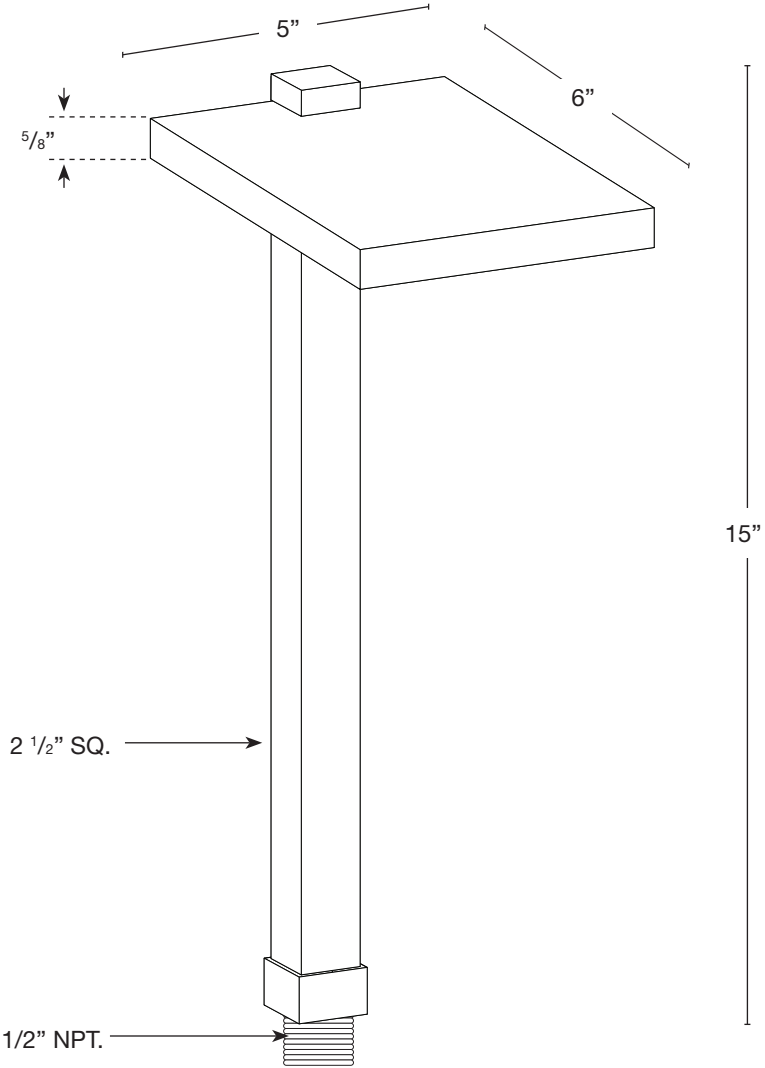

ELECTRICAL

- ☐ 12V
- ☐ 120V

Wet Listed

Ordering Example

Customer Approval

Date

SPJ-RSPL-6-PVDG-2W-27K-12V