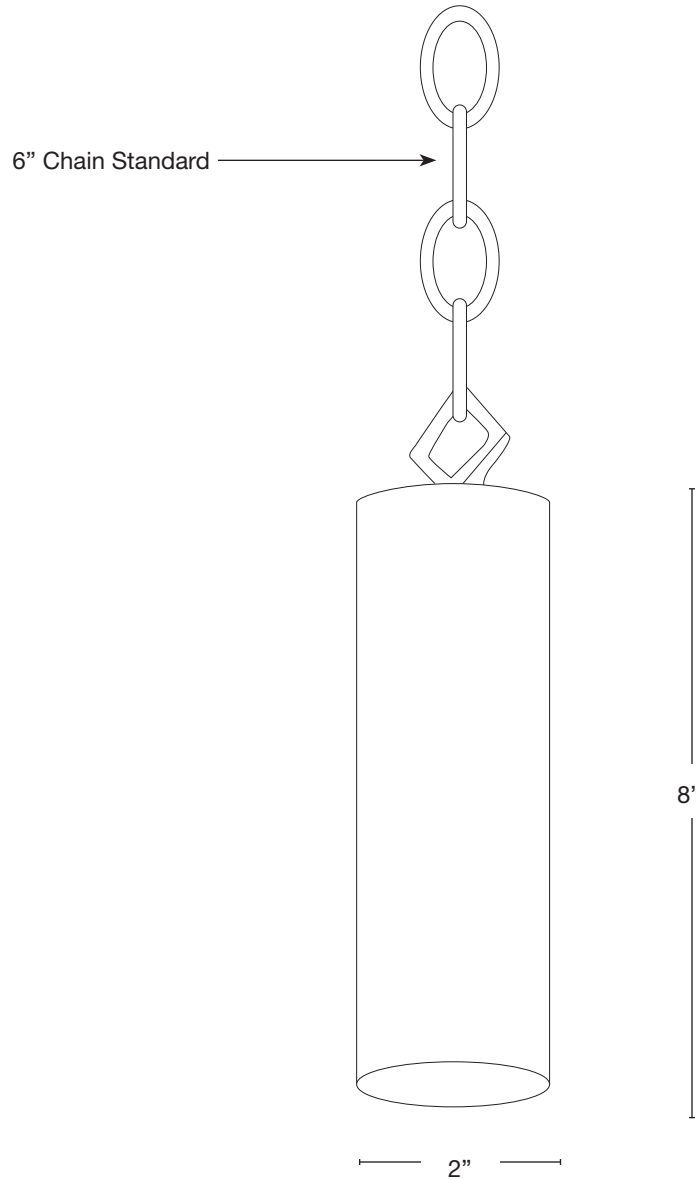

Custom lumen packages are available upon request

COLOR TEMPERATURE

- 2200K
- 2700K
- 3000K
- 4000K
- 5000K
- 6500K
- RGBW

Custom options are available

ELECTRICAL

- 8-15V

OPTICS

- SPOT 19d
- FLOOD 38d
- WIDE FLOOD 54d
- WIDE ANGLE FLOOD 120d