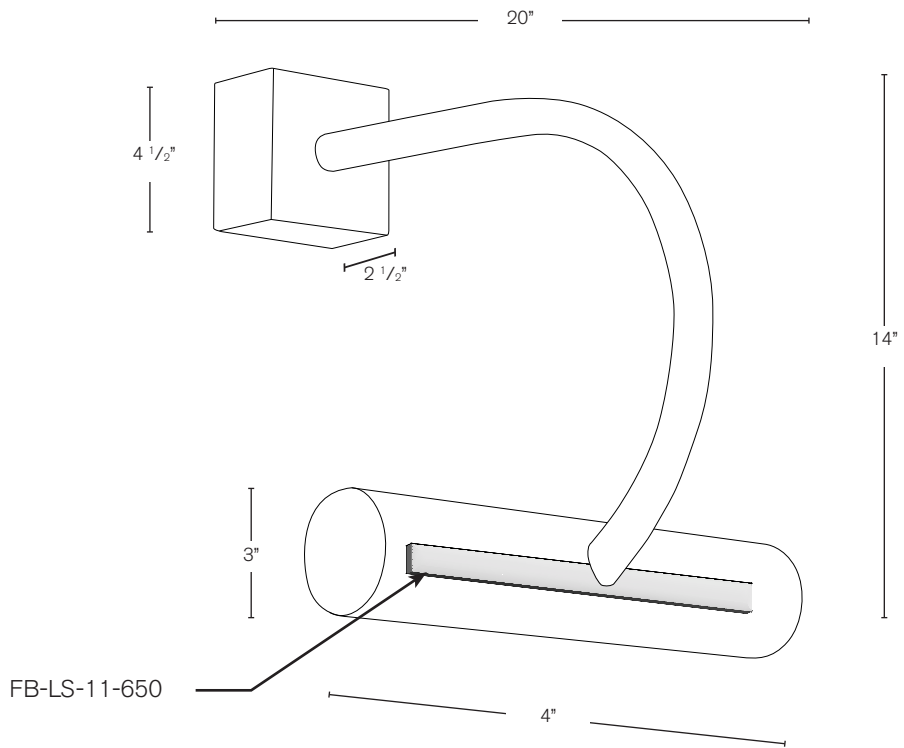

ELECTRICAL

- ☐ 12V
- ☐ 120V

Wet Listed

Ordering Example

Customer Approval

Date

SPJ-PTL-W14-MBR-6W-27K-12V