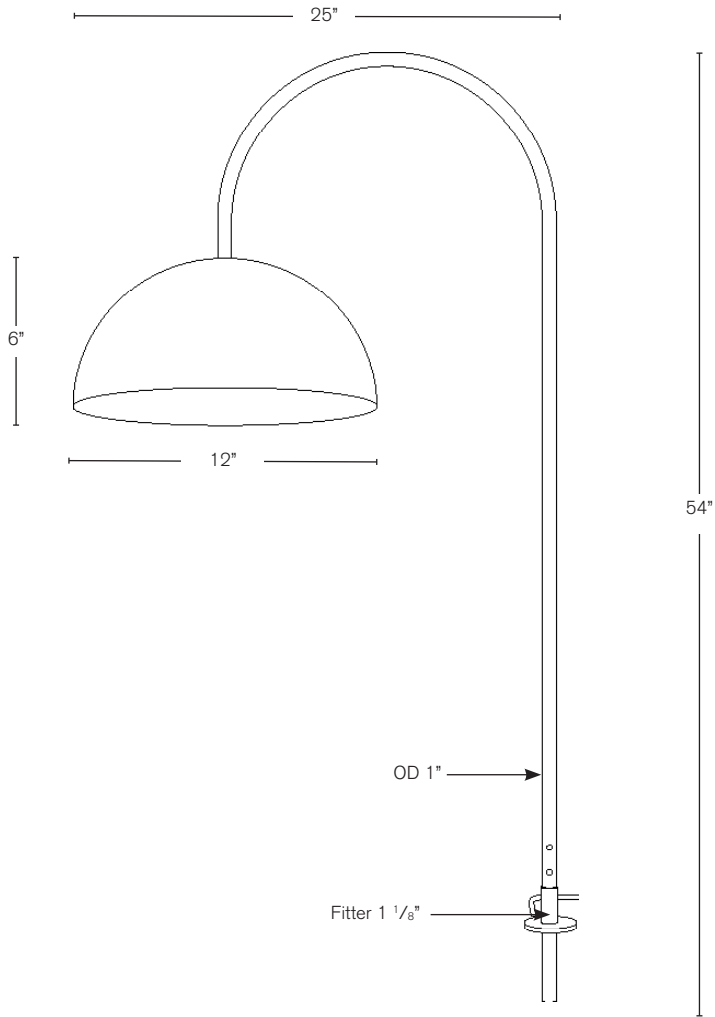

MODEL: **SPJ-PTL-C**
 MATERIAL: **Solid Brass**
 FINISH: **Black**
 ELECTRICAL: **12V or 120V**
 SOCKET: **Medium Base**
 MOUNTING: **Adjustable Counter Top**

FINISHES

- Matte Bronze (MBR)
- Verde (V)
- Moss (M)
- Black (B)
- Rusty (R)
- Satin Brass (SB)
- Aged Brass (AG)
- Raw Copper (RC)
- Natural Copper (NC)

PVD PREMIUM

- PVD Polished (PVDP)
- PVD Satin (PVDS)
- PVD Graphite (PVDG)
- PVD Bronze (PVDBZ)
- PVD Black (PVDBL)

Model: SPJ-PTL-CP
Adjustable pipe with key

OPTIONAL ELECTRICAL

- 12V
- 120V

Wet Listed

Ordering Example