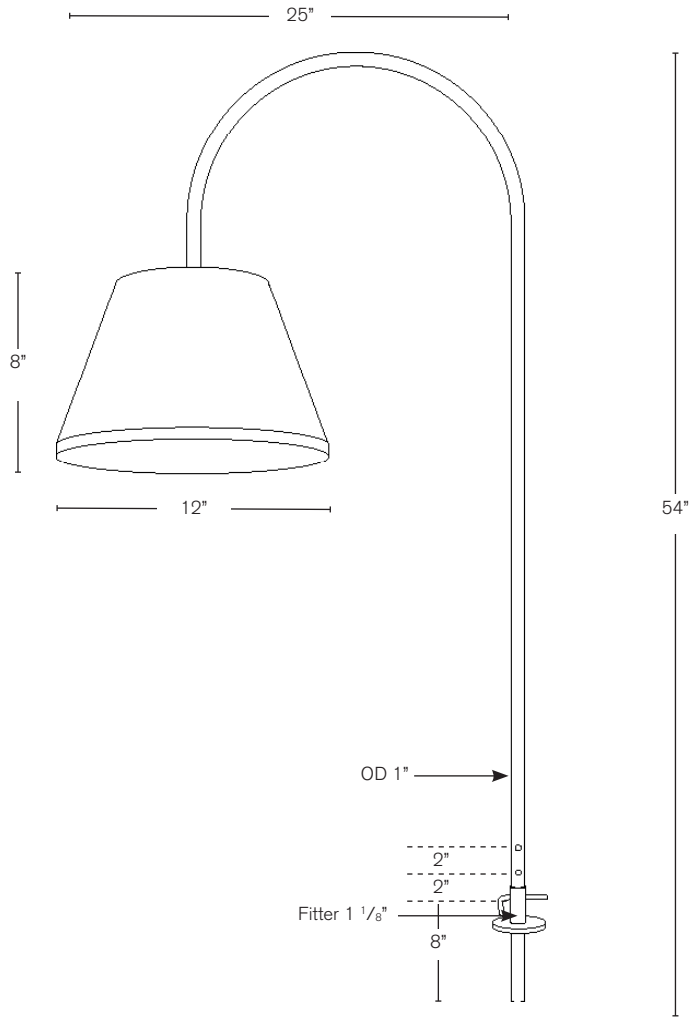

MODEL: **SPJ-PTL-B**
 MATERIAL: **Solid Brass**
 FINISH: **Black**
 ELECTRICAL: **12V or 120V**
 SOCKET: **Medium Base**
 MOUNTING: **Adjustable Counter Top**

FINISHES

- Matte Bronze (MBR)
- Verde (V)
- Moss (M)
- Black (B)
- Rusty (R)
- Satin Brass (SB)
- Aged Brass (AG)
- Raw Copper (RC)
- Natural Copper (NC)

PVD PREMIUM

- PVD Polished (PVDP)
- PVD Satin (PVDS)
- PVD Graphite (PVDG)
- PVD Bronze (PVDBZ)
- PVD Black (PVDBL)

Model: SPJ-PTL-CP
Adjustable pipe with key

OPTIONAL ELECTRICAL

- 12V
- 120V

Wet Listed

Ordering Example