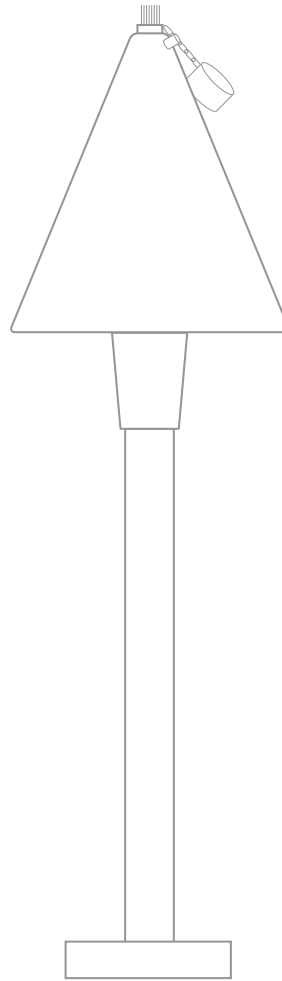

MODEL: **SPJ-PTK**  
 MATERIAL: **Solid Brass**  
 FINISH: **Matte Bronze**  
 ELECTRICAL: **8-15V or 120V**  
 WATTAGE: **3W**  
 ENGINE: **FB-3W-CYL-TA16 CITRONELLA**  
 LUMENS: **200**  
 MOUNTING: **Countertop**

**FINISHES**

- Matte Bronze (MBR)
- Verde (V)
- Moss (M)
- Black (B)
- Rusty (R)
- Satin Brass (SB)
- Aged Brass (AG)
- Raw Copper (RC)
- Natural Copper (NC)

**PVD PREMIUM**

- PVD Polished (PVDP)
- PVD Satin (PVDS)
- PVD Graphite (PVDG)
- PVD Bronze (PVDBZ)
- PVD Black (PVDBL)

**WATTAGE      LUMENS**

- 1W      80
- 2W      150
- 3W      200
- 6W      300

Custom lumen packages are available upon request

**COLOR TEMPERATURE**

- 2200K       5000K
- 2700K       6500K
- 3000K       RGBW
- 4000K       WARM DIMMING

Custom options are available

**ELECTRICAL**

- 8-15V       120V

28 1/2"

5"

Wet Listed

Ordering Example

Customer Approval