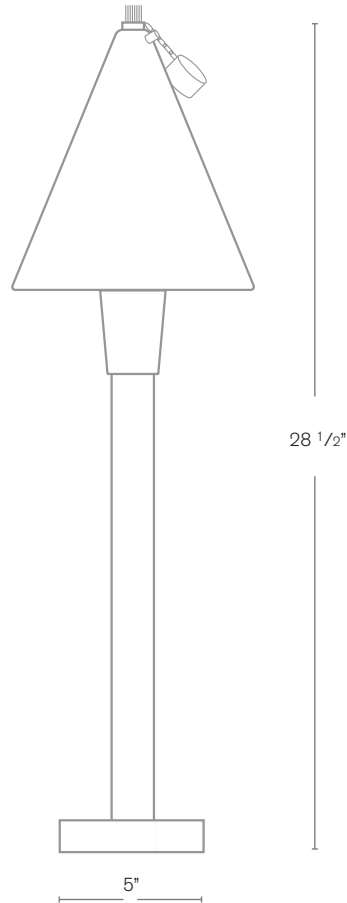

Model: SPJ-PTK-S
Finish: RUSTY

Forever Bright

SPECIFICATION FEATURES

- Finish:** Our naturally etched finishes will withstand the test of time. All finishes are individually treated insuring consistency. Our meticulous application results in a fixture that truly becomes "a one of a kind".
- Electrical:** Available in 8-15V
- Labels:** ETL Standard Wet Label
C-ETL

Citronella Burning Tiki Torch

DESCRIPTION

- Model#:** SPJ-PTK-S
- Material:** Solid Brass
- Lamp:** FB-3W-CYL-TA16
- Color Temp:** 2700K
- Voltage:** 9V (Re-Chargeable Alkaline Lithium)
- Options:** 8-15V

Wet Listed

ORDERING INFORMATION

Model#	Finishes	Wattage	Color Temp.	Voltage
SPJ-PTK-S	R	3W	2700K	8-15V

- V = Verde
- M = Moss
- AG = Aged Brass
- MBR = Matte Bronze
- RC = Raw Copper
- GM = Gun Metal
- B = Black
- R = Rusty
- PVDP = PVD Polished
- PVDS = PVD Satin