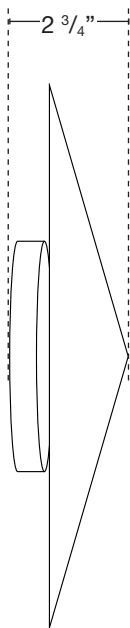

MODEL: **SPJ-PS8**  
 MATERIAL: **Solid Brass**  
 FINISH SHOWN: **Matte Bronze**  
 ELECTRICAL: **12V**  
 LUMENS: **800**  
 MOUNTING: **Wall Mount**  
 OPTION: **LED Integrated**

**FINISHES**

- Matte Bronze (MBR)
- Verde (V)
- Moss (M)
- Black (B)
- Rusty (R)
- Satin Brass (SB)
- Aged Brass (AG)
- Raw Copper (RC)
- Natural Copper (NC)

**PVD PREMIUM**

- PVD Polished (PVDP)
- PVD Satin (PVDS)
- PVD Graphite (PVDG)
- PVD Bronze (PVDBZ)
- PVD Black (PVDBL)

**WATTAGE      LUMENS**

- 800

Custom lumen packages are available upon request

**COLOR TEMPERATURE**

- 2200K             5000K
- 2700K             6000K
- 3000K             RGBW
- 3500K             AMBER

Custom options are available

**ELECTRICAL**

- 12V

Wet Listed

Ordering Example

Customer Approval

Date