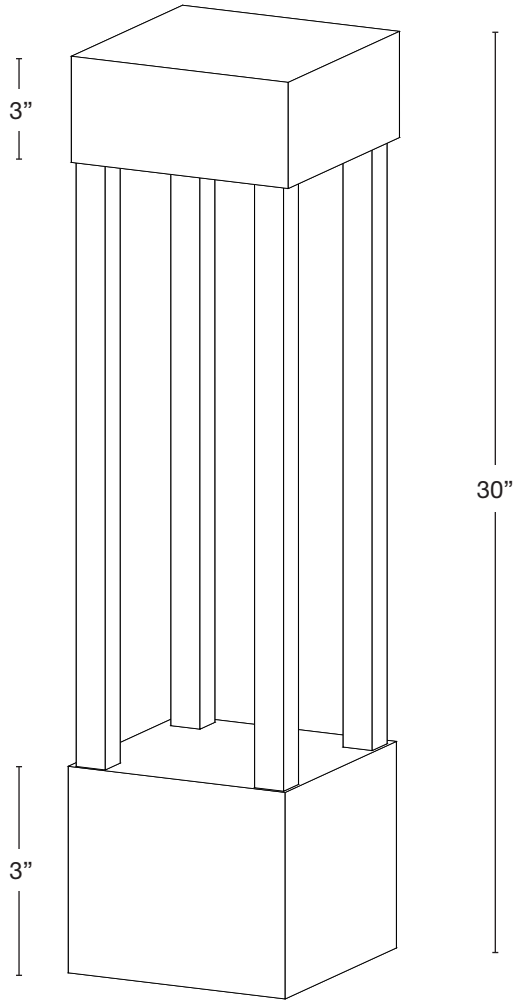

COLOR TEMPERATURE

- ☐ 2200K
- ☐ 2700K
- ☐ 3000K
- ☐ 4000K
- ☐ 5000K
- ☐ 6500K
- ☐ RGBW

Custom options are available

Wet Listed

Ordering Example

Customer Approval

Date

SPJ-PB30-SB-12V