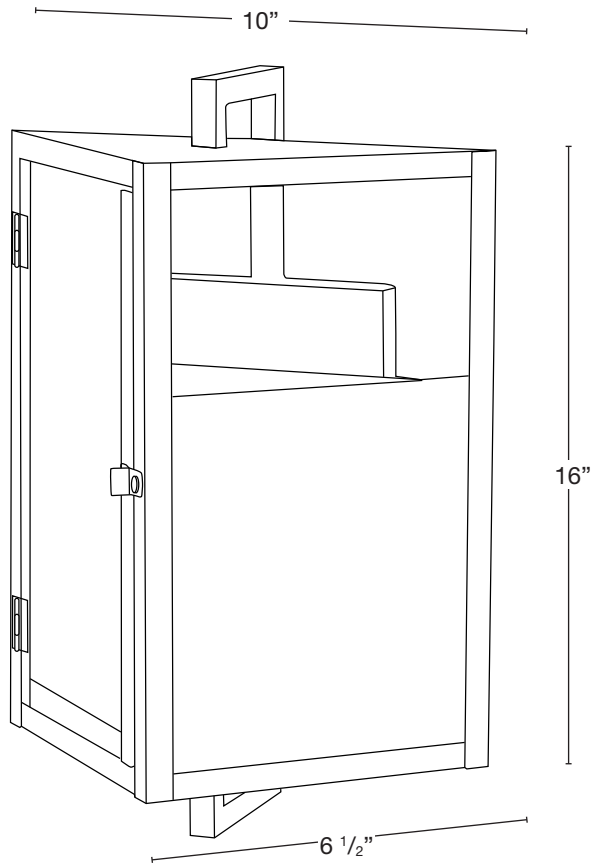

PVD PREMIUM

- ☐ PVD Polished (PVDP)
- ☐ PVD Satin (PVDS)
- ☐ PVD Graphite (PVDG)
- ☐ PVD Bronze (PVDBZ)
- ☐ PVD Black (PVDBL)

ELECTRICAL

- ☐ 12V
- ☐ 120V

GLASS

- ☐ Clear
- ☐ Clear Seedy
- ☐ Frosted
- ☐ Frosted Seedy
- ☐ White Swirl
- ☐ White Iridescent
- ☐ Honey Swirl
- ☐ Honey Iridescent
- ☐ Rose Swirl

Wet Listed

Ordering Example

Customer Approval

Date

SPJ-NL10-MBR-C-F-12V