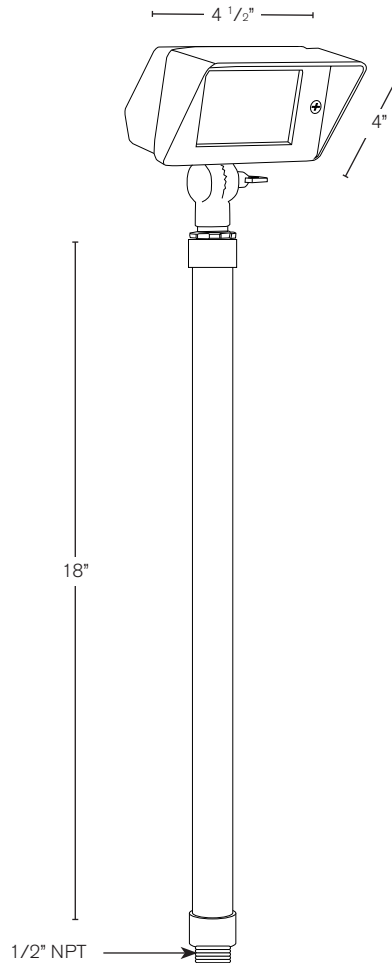

MODEL: **SPJ-MWW2-18**
 MATERIAL: **Solid Brass**
 FINISH: **Matte Bronze**
 ELECTRICAL: **12V**
 WATTAGE: **4W**
 LUMENS: **150**
 COLOR TEMP: **2700K**
 MOUNTING: **1/2" NPT. Dual Fin Spike Included**
 LED: **Nichia**

OPTICS

- SPOT FLOOD
- WIDE FLOOD WIDE ANGLE FLOOD

Wet Listed

Ordering Example

Customer Approval

Date

SPJ-MWW2-18-MBR-4W-27K-12V