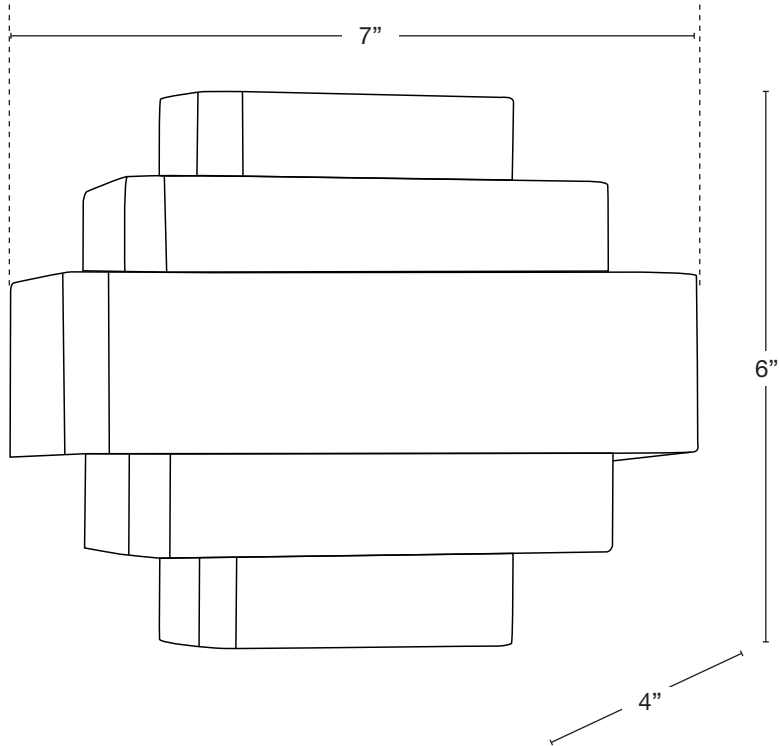

ELECTRICAL

☐ 12V	☐ 120V

Wet Listed

Ordering Example

Customer Approval

Date

SPJ-MWB7-SB-10W-27K-120V