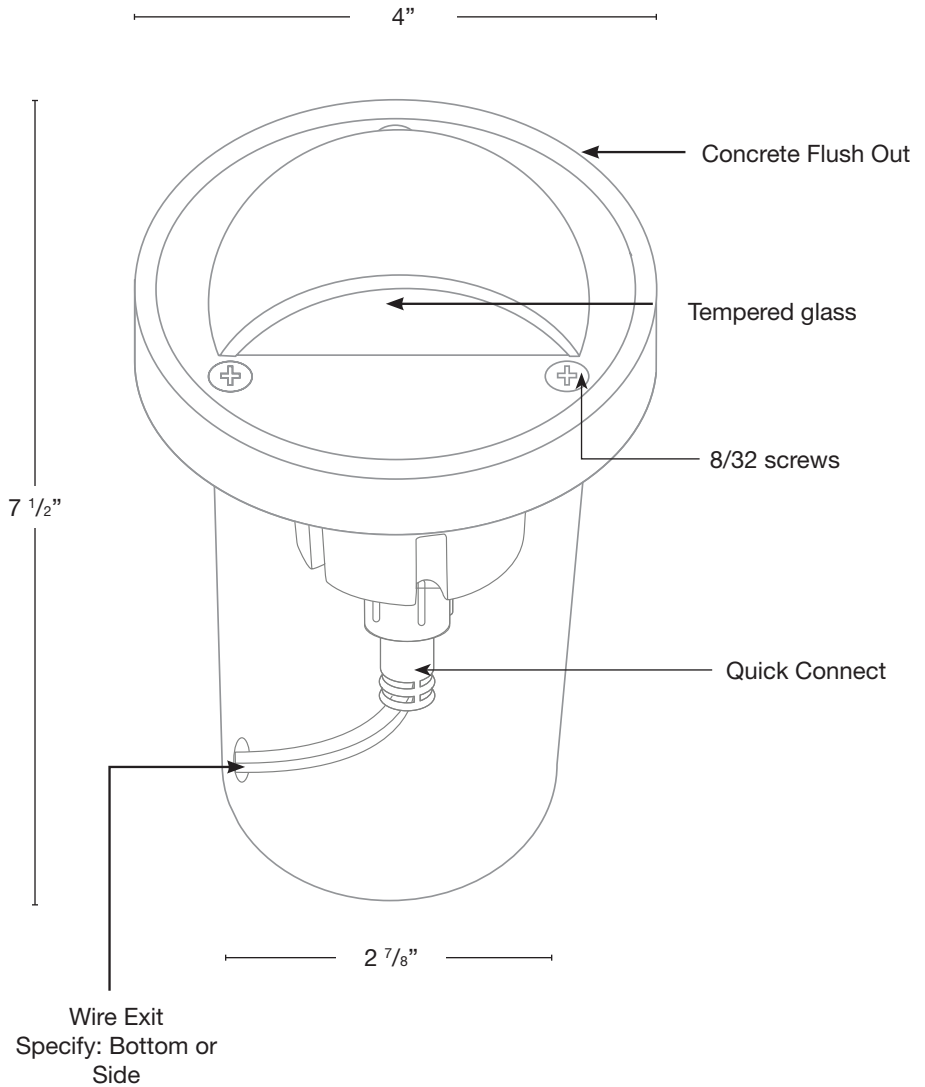

**COLOR TEMPERATURE**

- 2200K
- 2700K
- 3000K
- 4000K
- 5000K
- 6500K
- RGBW

**ELECTRICAL**

- 8-15V
- 12V-15V

**OPTICS**

- SPOT 19d
- FLOOD 38d
- WIDE FLOOD 54d
- WIDE ANGLE FLOOD 120d

Wet Listed

Ordering Example