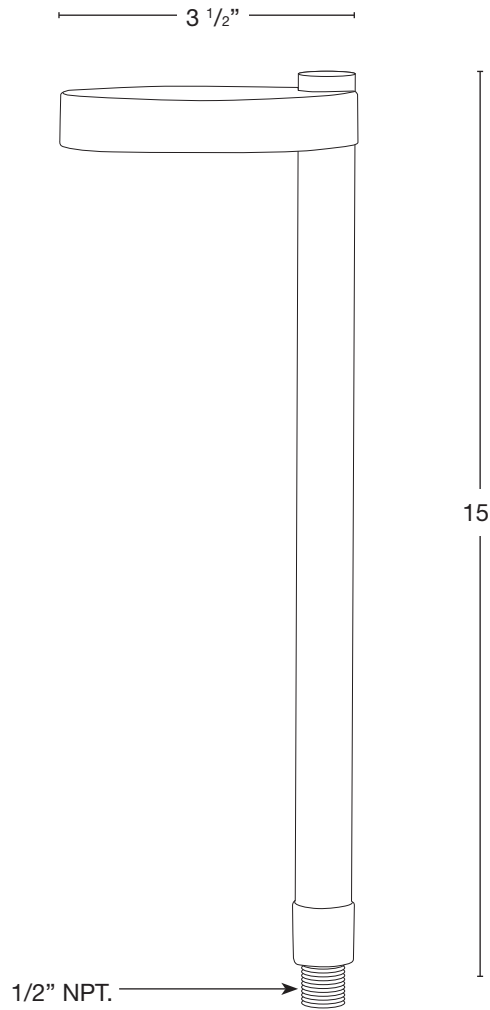

MODEL: **SPJ-MRPL**  
 MATERIAL: **Solid Brass**  
 FINISH SHOWN: **Black**  
 ELECTRICAL: **12V or 120V**  
 WATTAGE: **2W**  
 ENGINE: **FB-LS2**  
 LUMENS: **150**  
 MOUNTING: **1/2" NPT. Dual Fin Spike Included**

Custom options are available

**ELECTRICAL**

- 12V
- 120V

**Wet Listed**

Ordering Example

Customer Approval

Date

SPJ-MRPL-B-2W-27K-12V