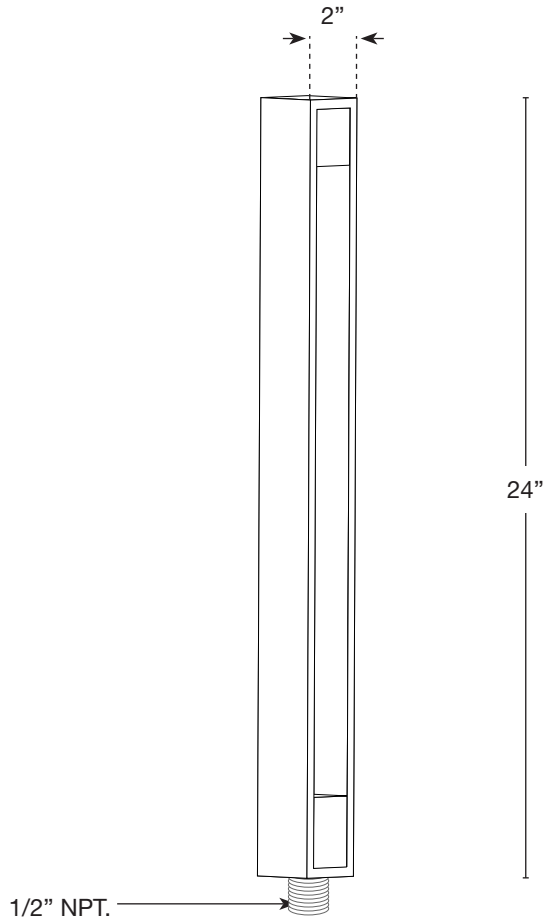

MODEL: **SPJ-MPLA-1**  
 MATERIAL: **Solid Brass**  
 FINISH SHOWN: **Black**  
 ELECTRICAL: **12V or 120V**  
 WATTAGE: **2W**  
 ENGINE: **FB-LS2**  
 LUMENS: **150**  
 MOUNTING: **1/2" NPT. Dual Fin Spike Included**

Custom options are available

**ELECTRICAL**

- 12V               120V

**Wet Listed**

Ordering Example

Customer Approval

Date

SPJ-MPLA-1-B-2W-27K-12V