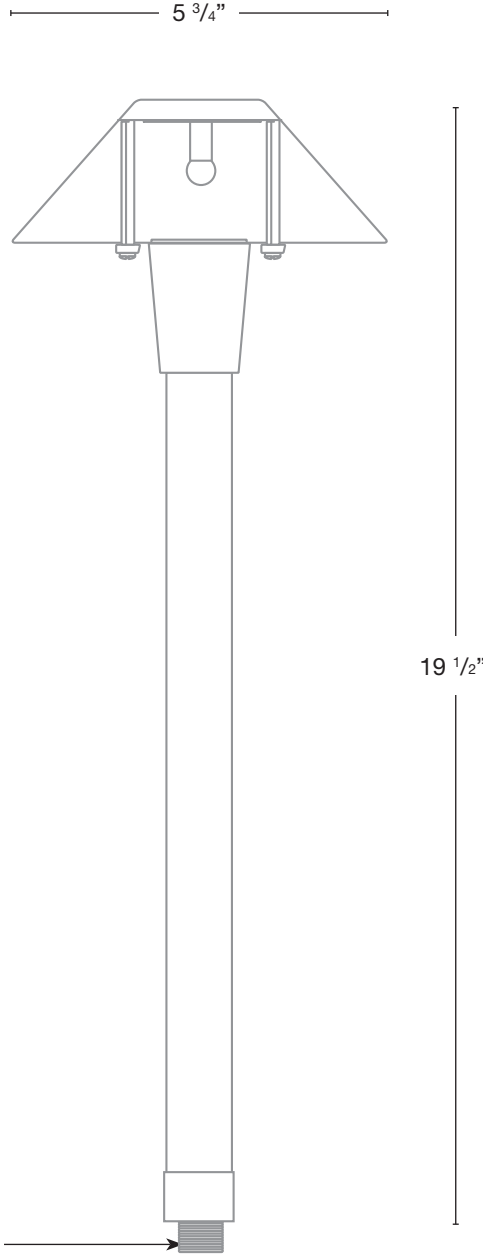

MODEL: **SPJ-MA-20**
 MATERIAL: **Solid Brass**
 FINISH SHOWN: **Matte Bronze**
 ELECTRICAL: **8-15V**
 WATTAGE: **3W**
 ENGINE: **FB-3W-CONE-TA16**
 LUMENS: **200**
 MOUNTING: **1/2" NPT. Dual Fin Spike Included**

ELECTRICAL

- 8-15V

Wet Listed

Ordering Example

Customer Approval

Date

SPJ-MA-20-MBR-3W-27K-8-15V