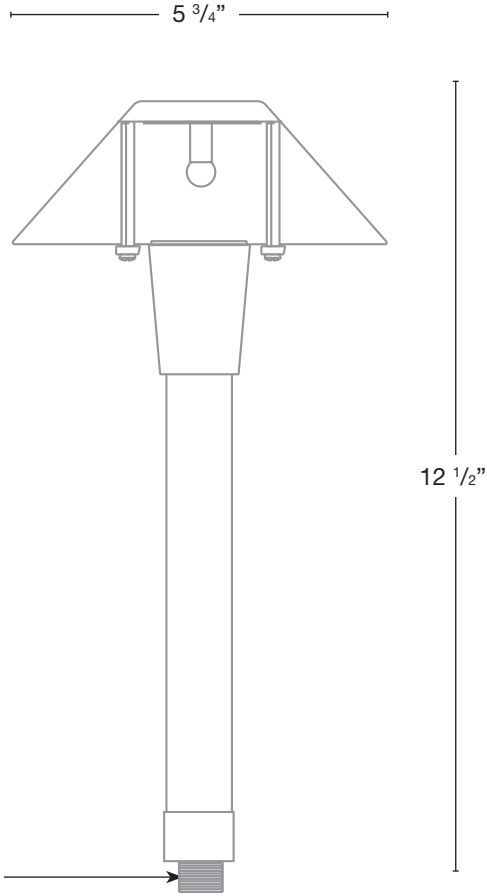

MODEL: **SPJ-MA-20-PETITE**
 MATERIAL: **Solid Brass**
 FINISH SHOWN: **Matte Bronze**
 ELECTRICAL: **8-15V**
 WATTAGE: **3W**
 ENGINE: **FB-3W-CONE-TA16**
 LUMENS: **200**
 MOUNTING: **1/2" NPT. Dual Fin Spike Included**

ELECTRICAL

- 8-15V

Wet Listed

Ordering Example

Customer Approval

Date

SPJ-MA-20-PETITE-3W-27K-8-15V