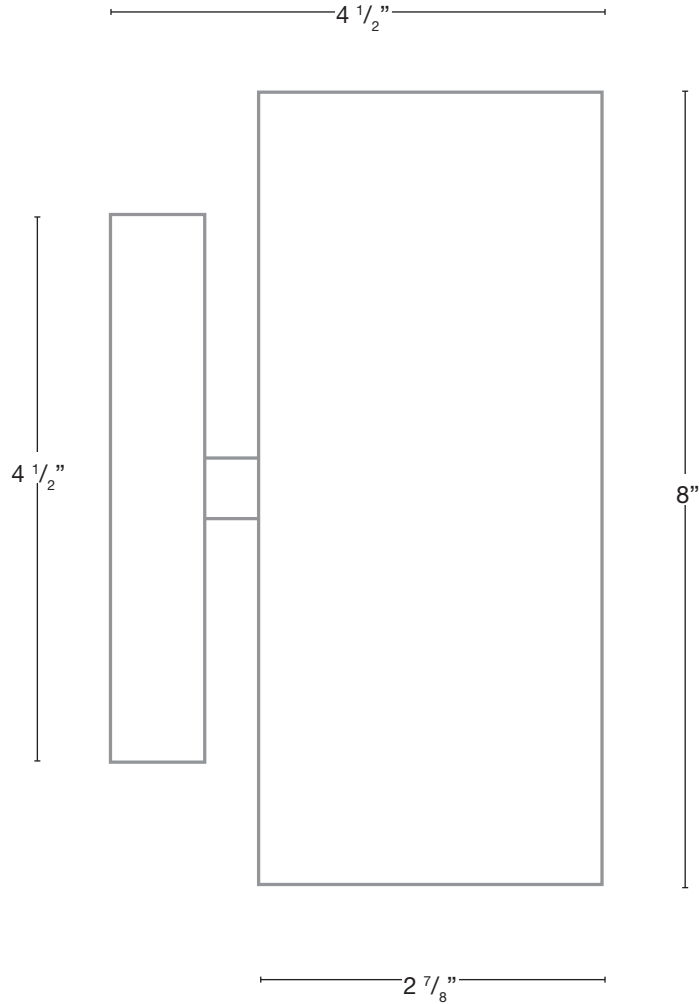

OPTICS

- SPOT 19d
- FLOOD 38d
- WIDE FLOOD 54d
- WIDE ANGLE FLOOD 120d

Wet Listed

Ordering Example

Customer Approval

Date

SPJ-LW-7-AG-6W-27K-12V