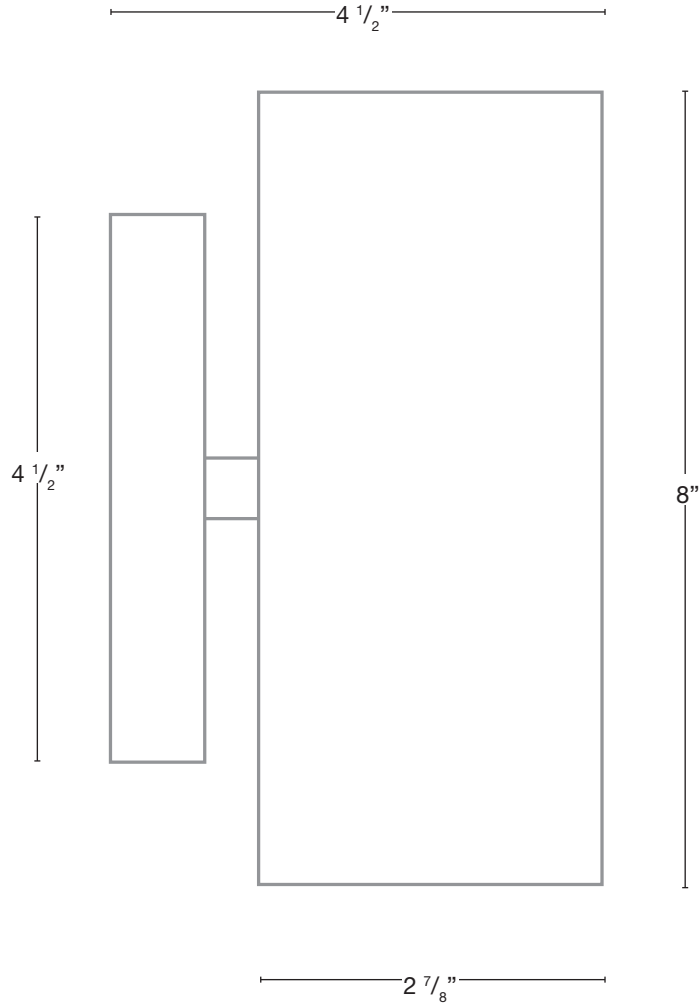

OPTICS

- SPOT 19d
- FLOOD 38d
- WIDE FLOOD 54d
- WIDE ANGLE FLOOD 120d

Wet Listed

Ordering Example

Customer Approval

Date

SPJ-LUD-7-PB-6W-27K-12V