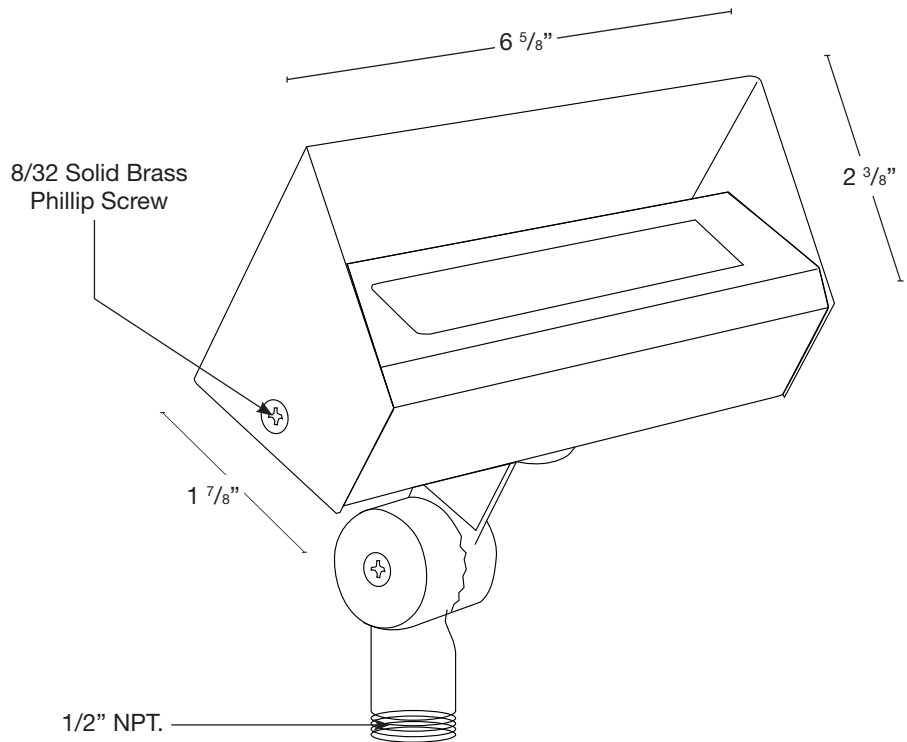

ELECTRICAL

- ☐ 12V

Wet Listed

Ordering Example

Customer Approval

Date

SPJ-LSL-6-B-3W-27K-12V