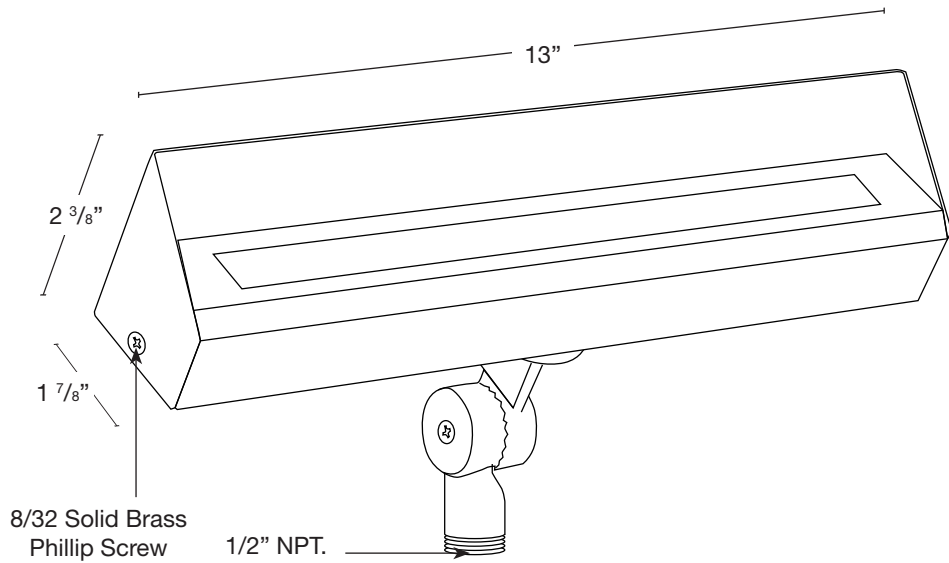

ELECTRICAL

- ☐ 12V

Wet Listed

Ordering Example

Customer Approval

Date

SPJ-LSL-12-MBR-6W-27K-12V