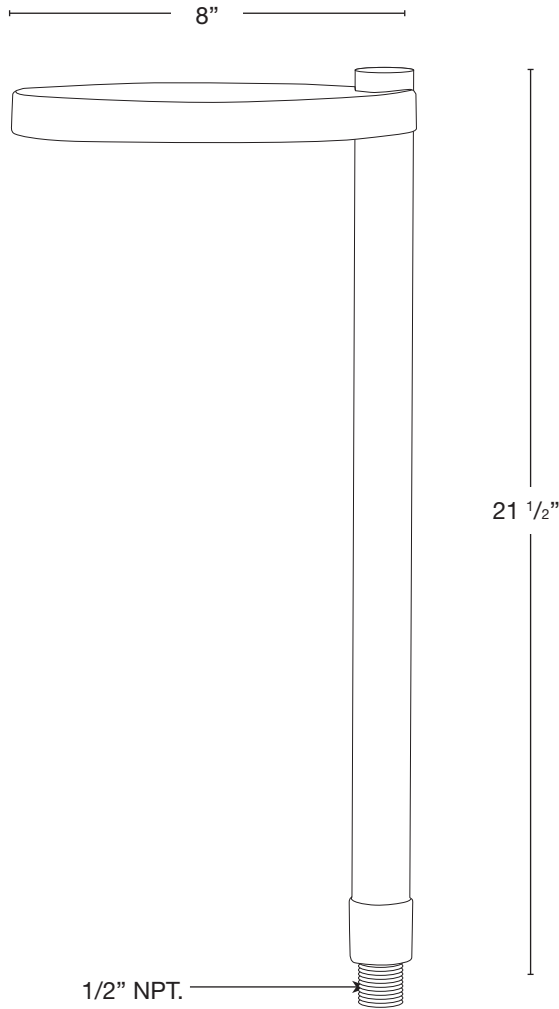

MODEL: **SPJ-LD8**
 MATERIAL: **Solid Brass**
 FINISH SHOWN: **Black**
 ELECTRICAL: **12V or 120V**
 WATTAGE: **2W**
 ENGINE: **FB-LS2**
 LUMENS: **150**
 MOUNTING: **1/2" NPT. Dual Fin Spike Included**

Custom options are available

ELECTRICAL

- 12V
- 120V

Wet Listed

Ordering Example

Customer Approval

Date

SPJ-LD8-B-2W-27K-12V