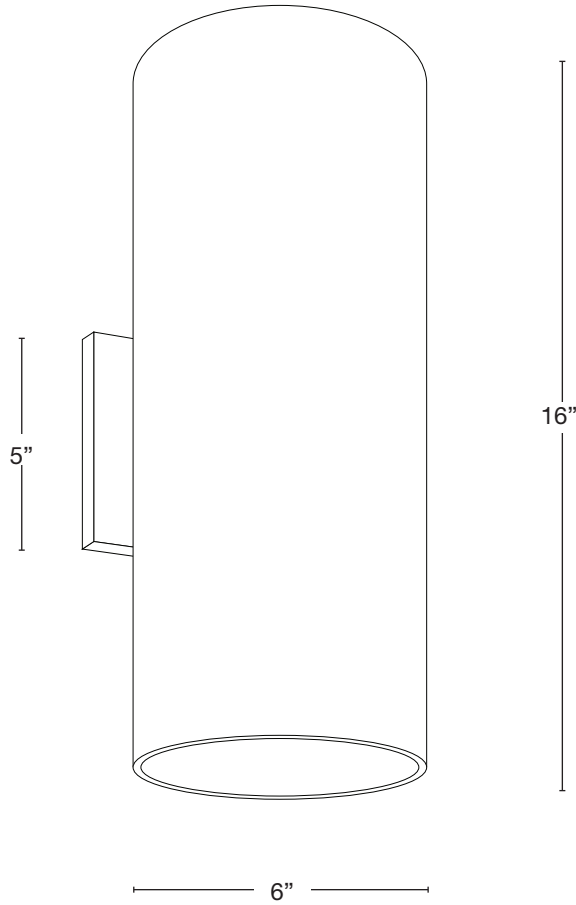

Custom options are available

**ELECTRICAL**

- 12V               120V

**OPTICS**

- SPOT              19d
- FLOOD            38d
- WIDE FLOOD      54d
- WIDE ANGLE FLOOD 120d

Wet Listed

Ordering Example	Customer Approval	Date
SPJ-LD6-PVDP-6W-27K-120V		