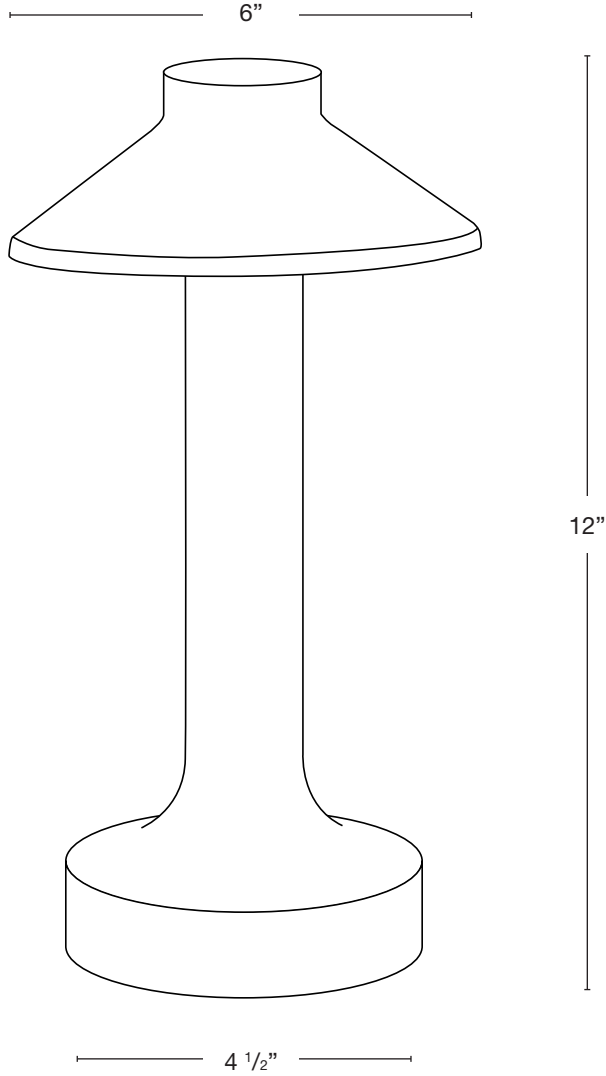

OPTIONAL ELECTRICAL

- ☐ 12V
- ☐ 120V
- ☐ Battery

Wet Listed

Ordering Example

Customer Approval

Date

SPJ-JTS6-MBR-2W-27K-RB