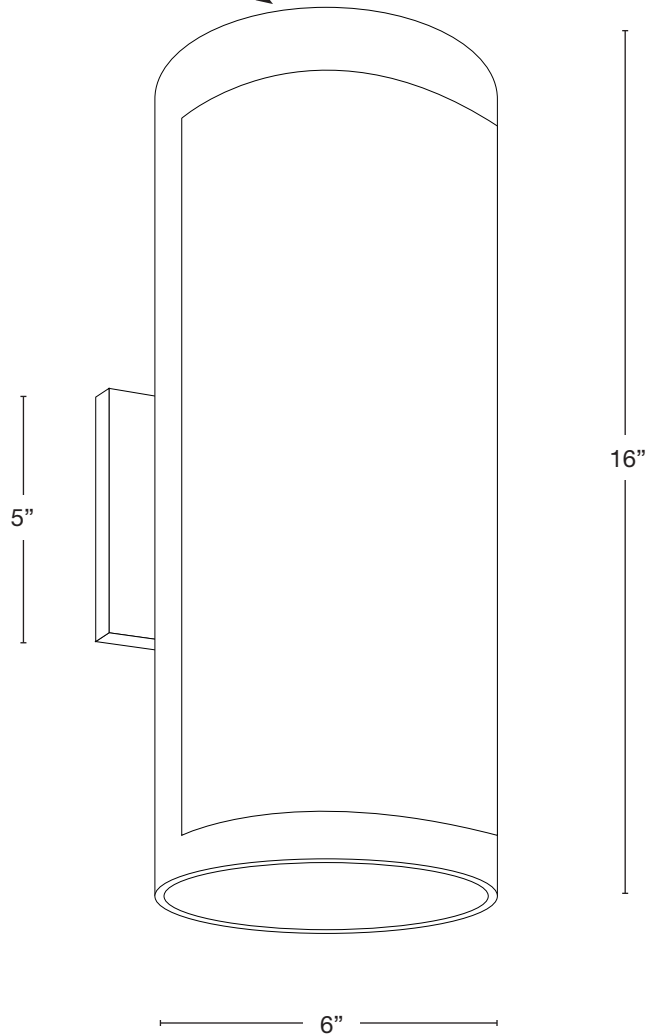

ELECTRICAL

- 12V 120V

OPTICS

- SPOT 19d
- FLOOD 38d
- WIDE FLOOD 54d
- WIDE ANGLE FLOOD 120d

Solid Top

Wet Listed

Ordering Example

Customer Approval