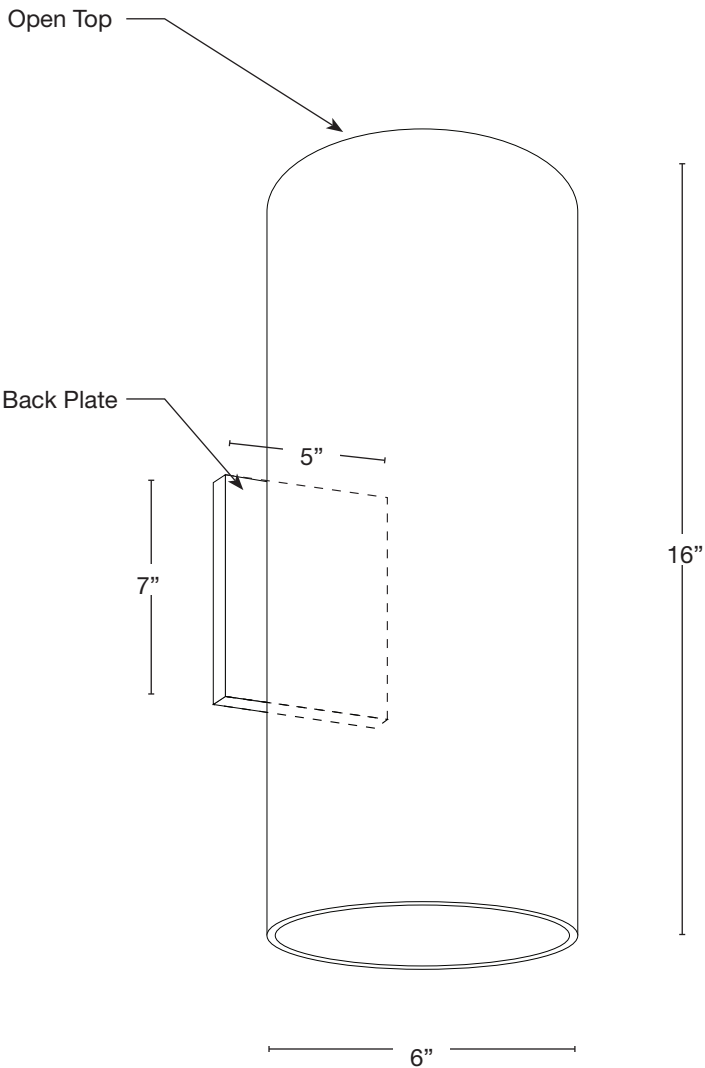

ELECTRICAL

- 12V 120V

OPTICS

- SPOT 19d
- FLOOD 38d
- WIDE FLOOD 54d
- WIDE ANGLE FLOOD 120d

Wet Listed

Ordering Example

Customer Approval

Date