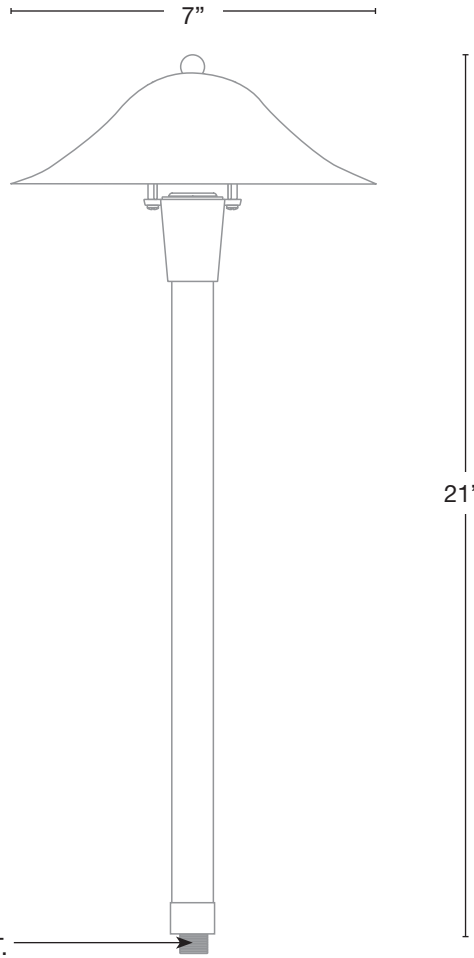

ELECTRICAL

- ☐ 8-15V

Wet Listed

Ordering Example

Customer Approval

Date

SPJ-JS100-RC-3W-27K-8-15V