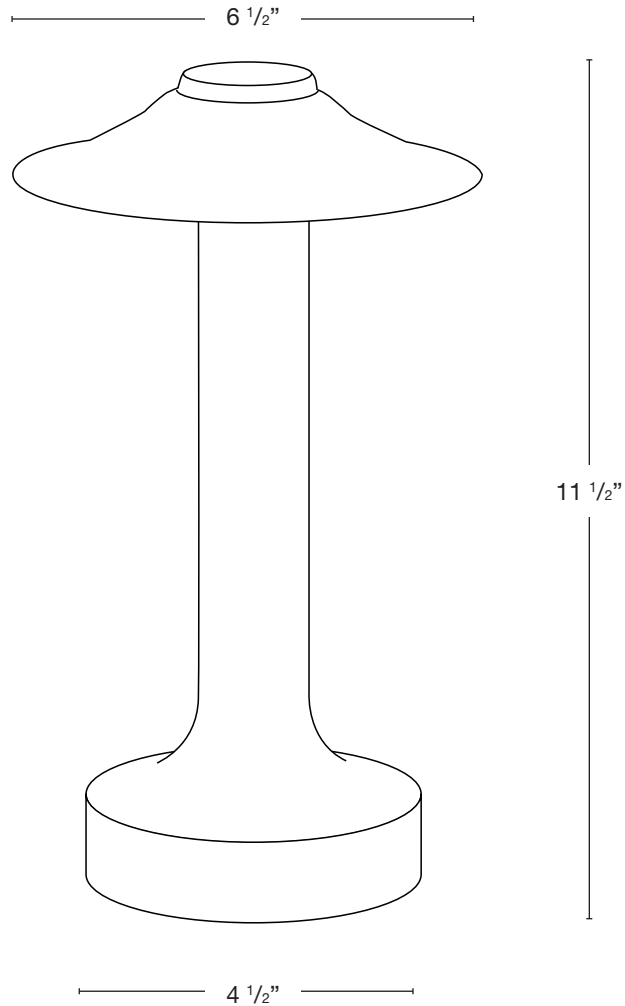

OPTIONAL ELECTRICAL

- ☐ 12V
- ☐ 120V
- ☐ Battery

Wet Listed

Ordering Example

Customer Approval

Date

SPJ-JB100-B-2W-27K-RB