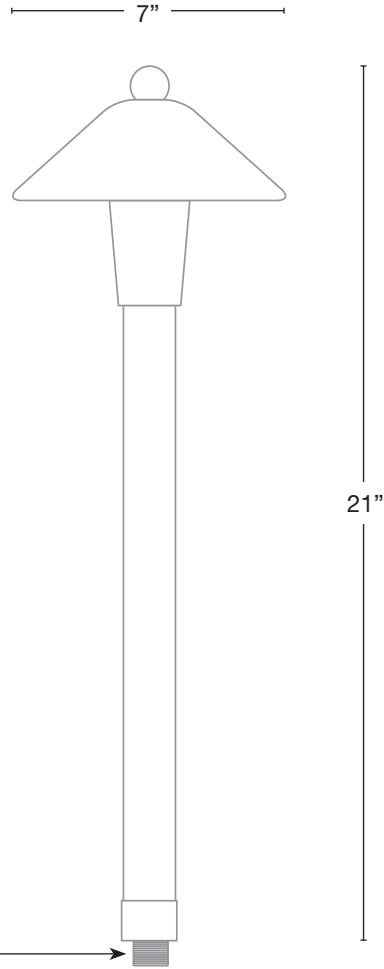

MODEL: **SPJ-HPL-7**
 MATERIAL: **Solid Brass**
 FINISH: **Hammered Rusty**
 ELECTRICAL: **8-15V**
 ENGINE: **FB-3W-Cone-TA16**
 LUMENS: **200**
 MOUNTING: **1/2" NPT. Dual Fin Spike Included**
 LED: **Nichia**

ELECTRICAL

- 8-15V

Wet Listed

Ordering Example

Customer Approval

Date

SPJ-HPL-7-R-3W-27K-8-15V