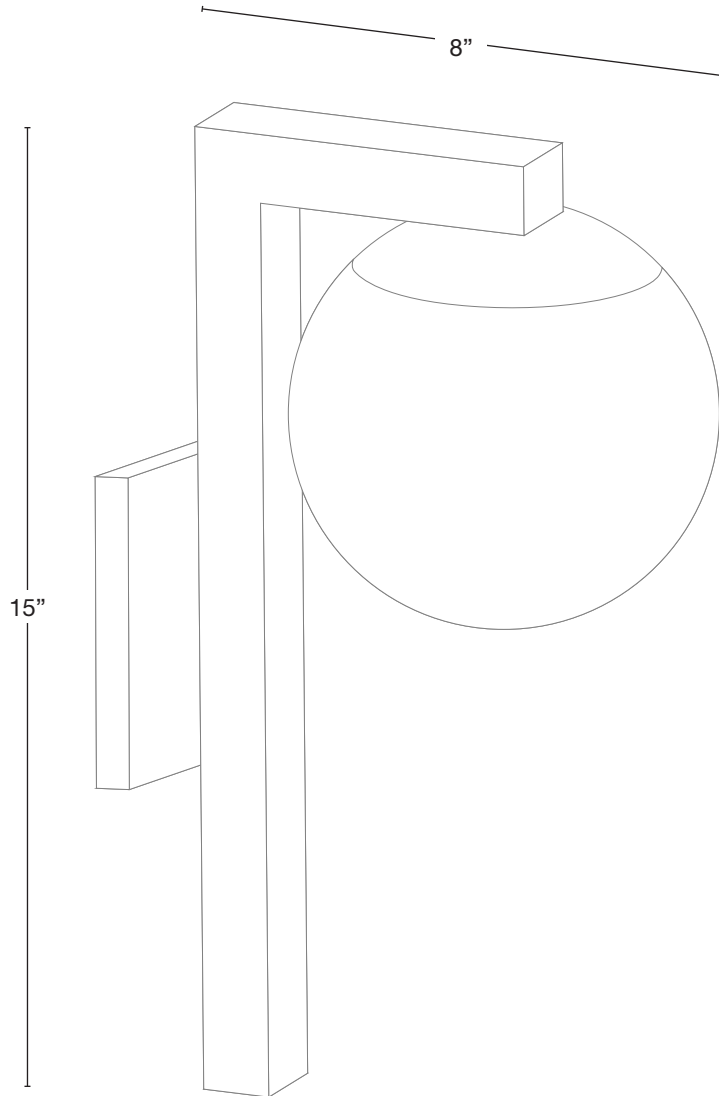

ELECTRICAL

- ☐ 12V
- ☐ 120V

Wet Listed

Ordering Example

Customer Approval

Date

SPJ-GWM-6-B-10W-27K-12V