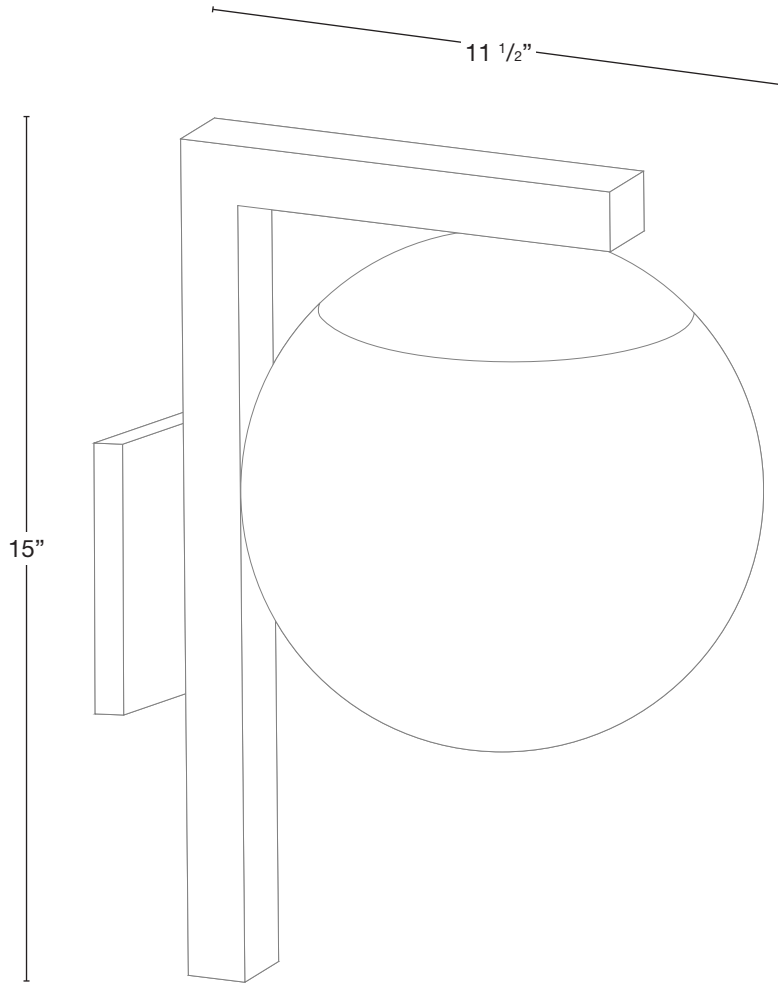

ELECTRICAL

☐ 12V	☐ 120V

Wet Listed

Ordering Example

Customer Approval

Date

SPJ-GWM-10-SB-10W-27K-12V