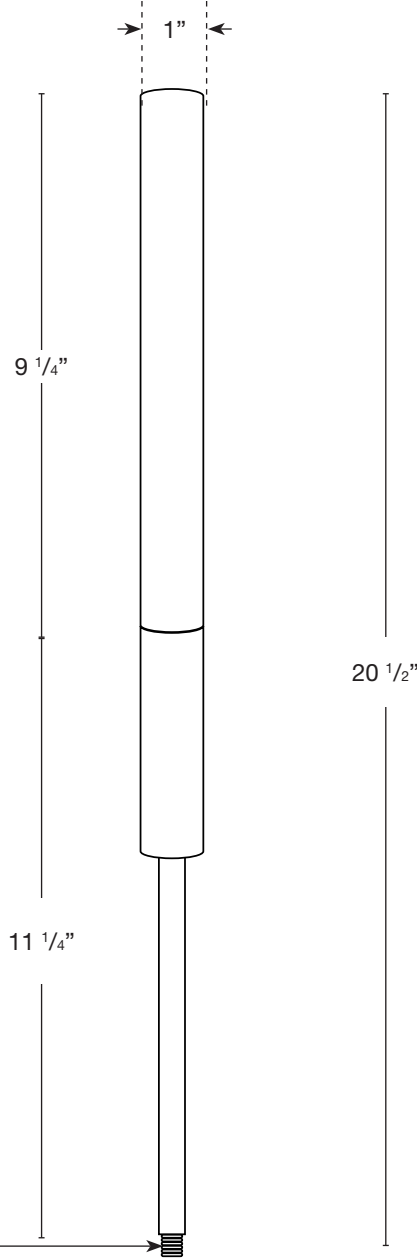

OPTIONAL ELECTRICAL

- ☐ 12V

Wet Listed

Ordering Example

Customer Approval

Date

SPJ-GS20-B-2W-24K-12V