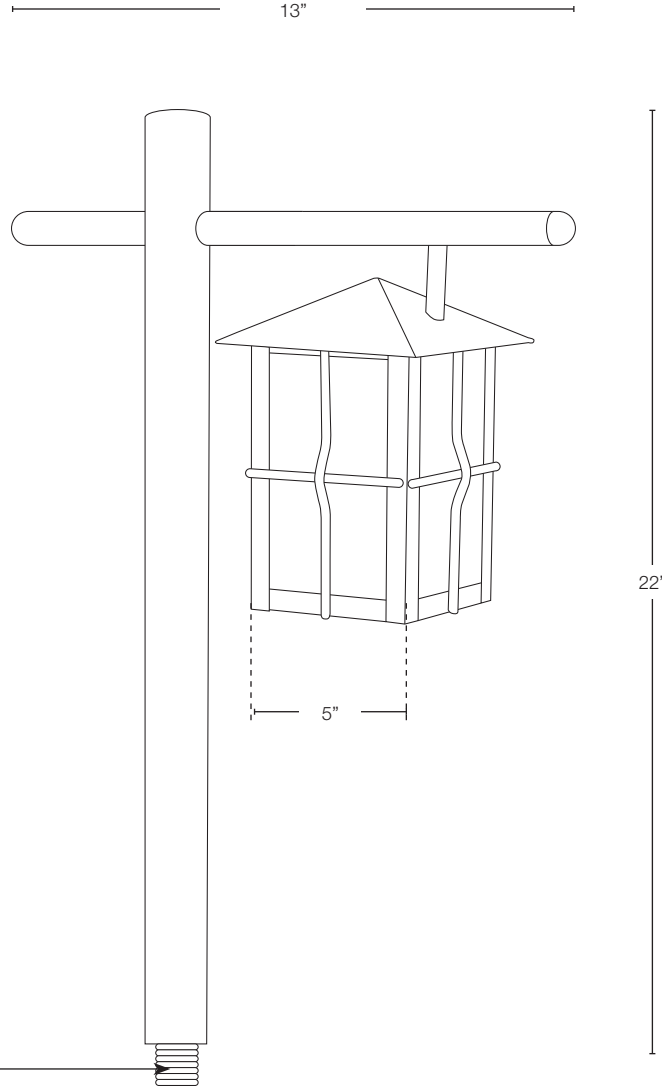

Wet Listed

Ordering Example

Customer Approval

Date

SPJ-GDG-PL-B-CS-120V