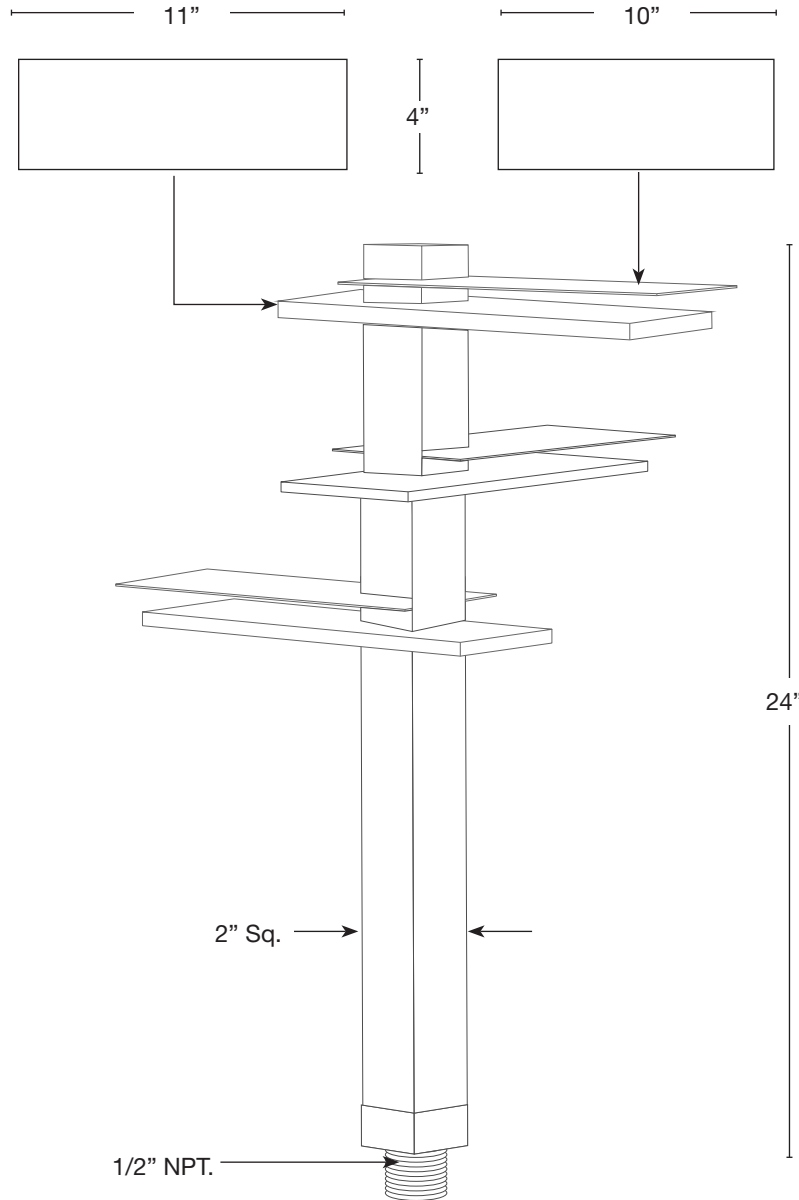

ELECTRICAL

☐ 12V	☐ 120V

Wet Listed

Ordering Example

Customer Approval

Date

SPJ-FLTE3-MBR-2W-27K-12V-DM6SQ