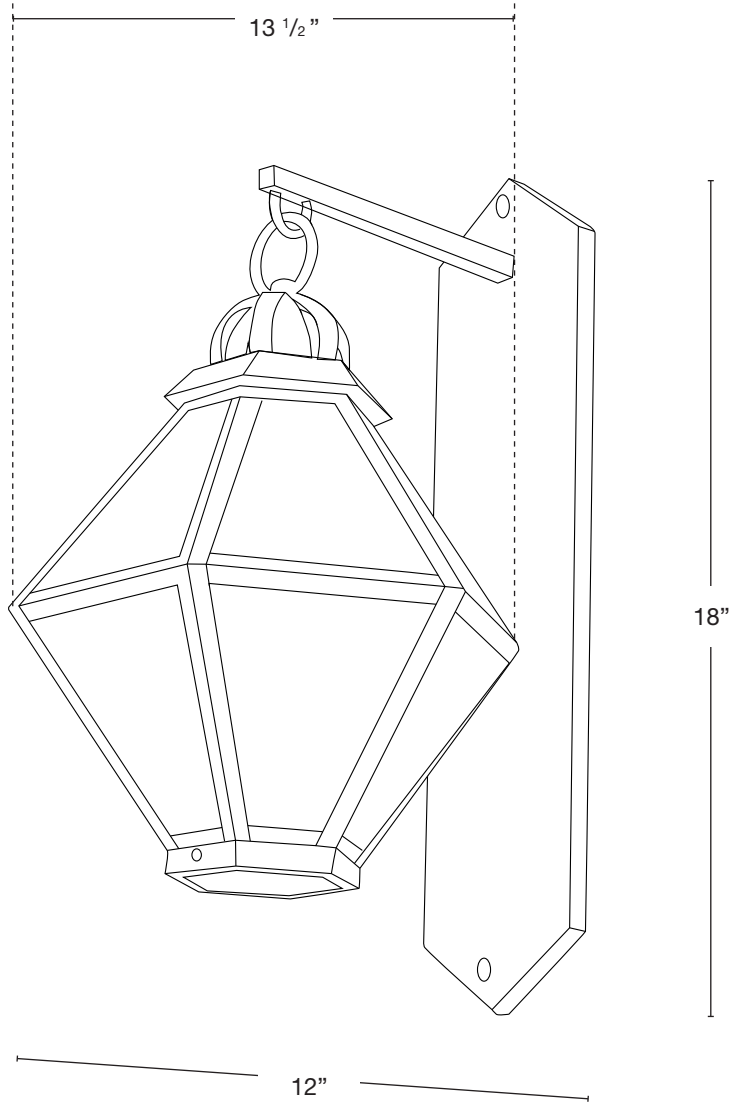

MODEL: **SPJ-DSWM-MBR**
 MATERIAL: **Solid Brass**
 FINISH SHOWN: **Matte Bronze**
 GLASS SHOWN: **Clear**
 ELECTRICAL: **12V or 120V**
 ENGINE: **Medium Base**
 OPTION: **LED Integrated**
 MOUNTING: **Wall Mount**

ELECTRICAL

- 12V
- 120V

GLASS

- Clear
- Clear Seedy
- Frosted
- Frosted Seedy
- White Swirl
- White Iridescent
- Honey Swirl
- Honey Iridescent
- Rose Swirl

Wet Listed

Ordering Example

Customer Approval

Date